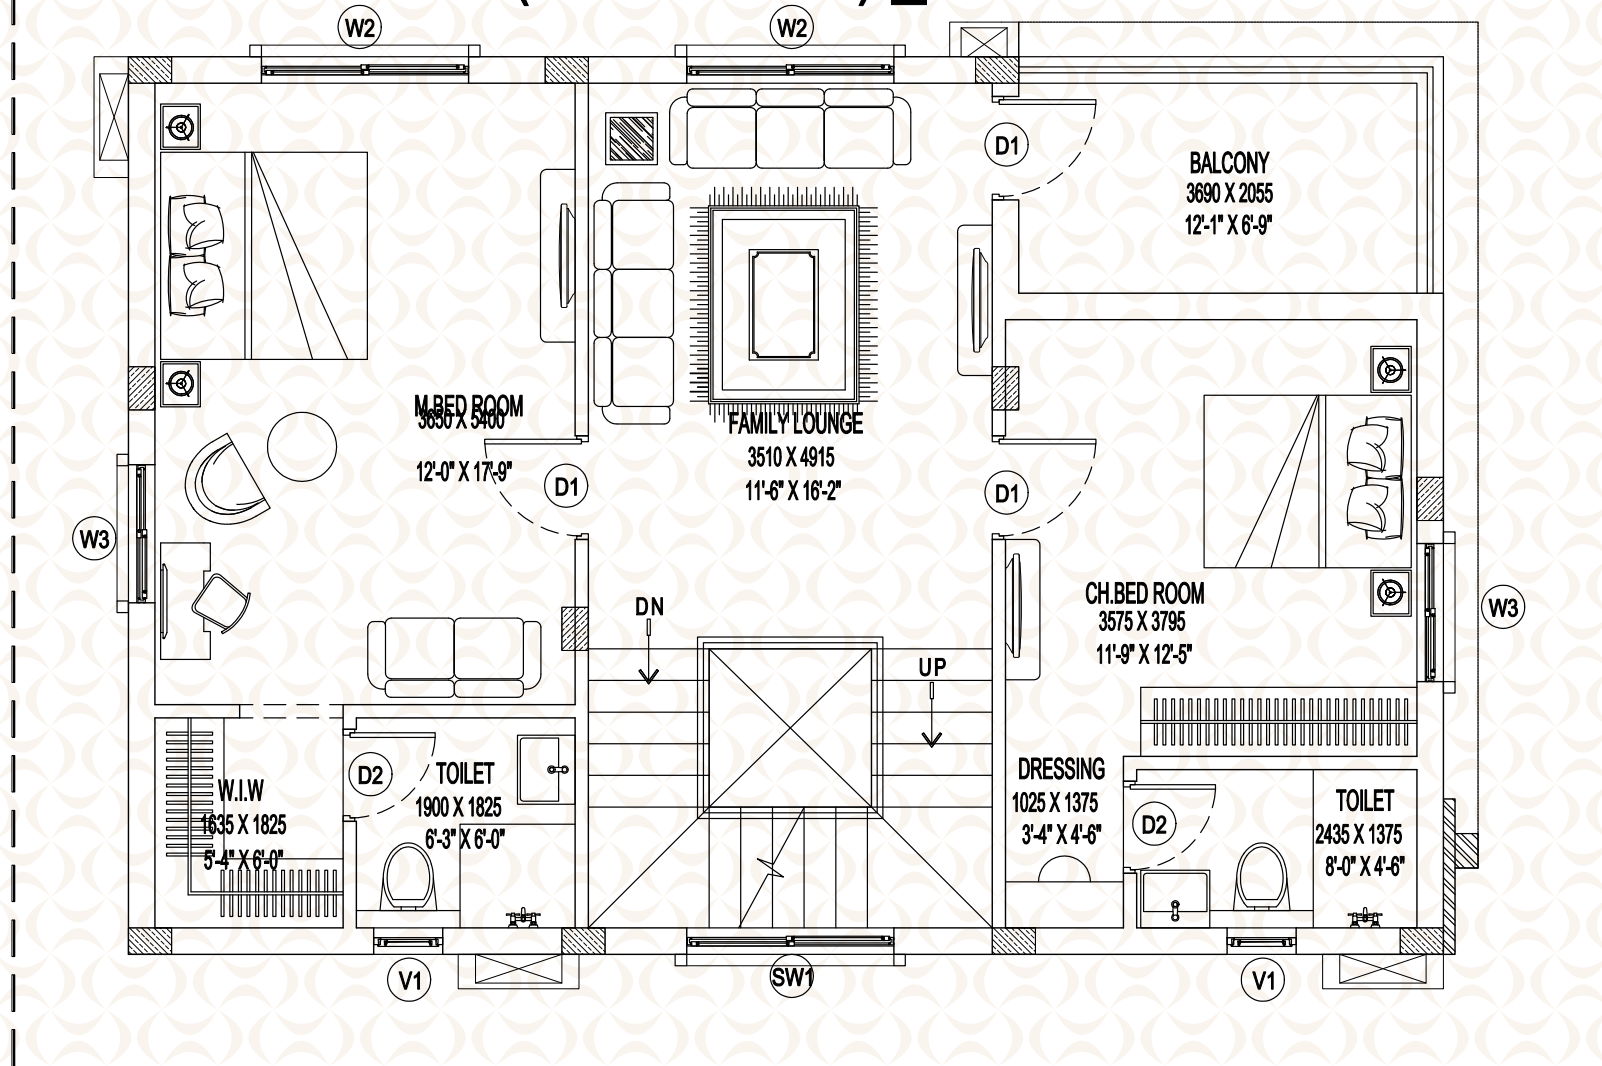

MASTER PLAN

EAST FACING VILLA

165 Sq. yds

EAST FACING

165 SQYDS (138.10 Smt.) _EAST FACING

1 GROUND FLOOR PLAN

165 SQYDS (138.10 Smt.) _EAST FACING

1 FIRST FLOOR PLAN

165 SQYDS (138.10 Smt.) _EAST FACING

1 SECOND FLOOR PLAN

EAST FACING VILLA

200 Sq. yds EAST FACING

200 SQYDS (167 Smt.)_EAST FACING

1 GROUND FLOOR PLAN

200 SQYDS (167 Smt.)_EAST FACING

1 FIRST FLOOR PLAN

200 SQYDS (167 Smt.)_EAST FACING

1 SECOND FLOOR PLAN

A Spacious Haven For Life To Flourish

From the thoughtfully spacious rooms to the sublime quality all around, this is a home you own with pride.

WEST FACING VILLA