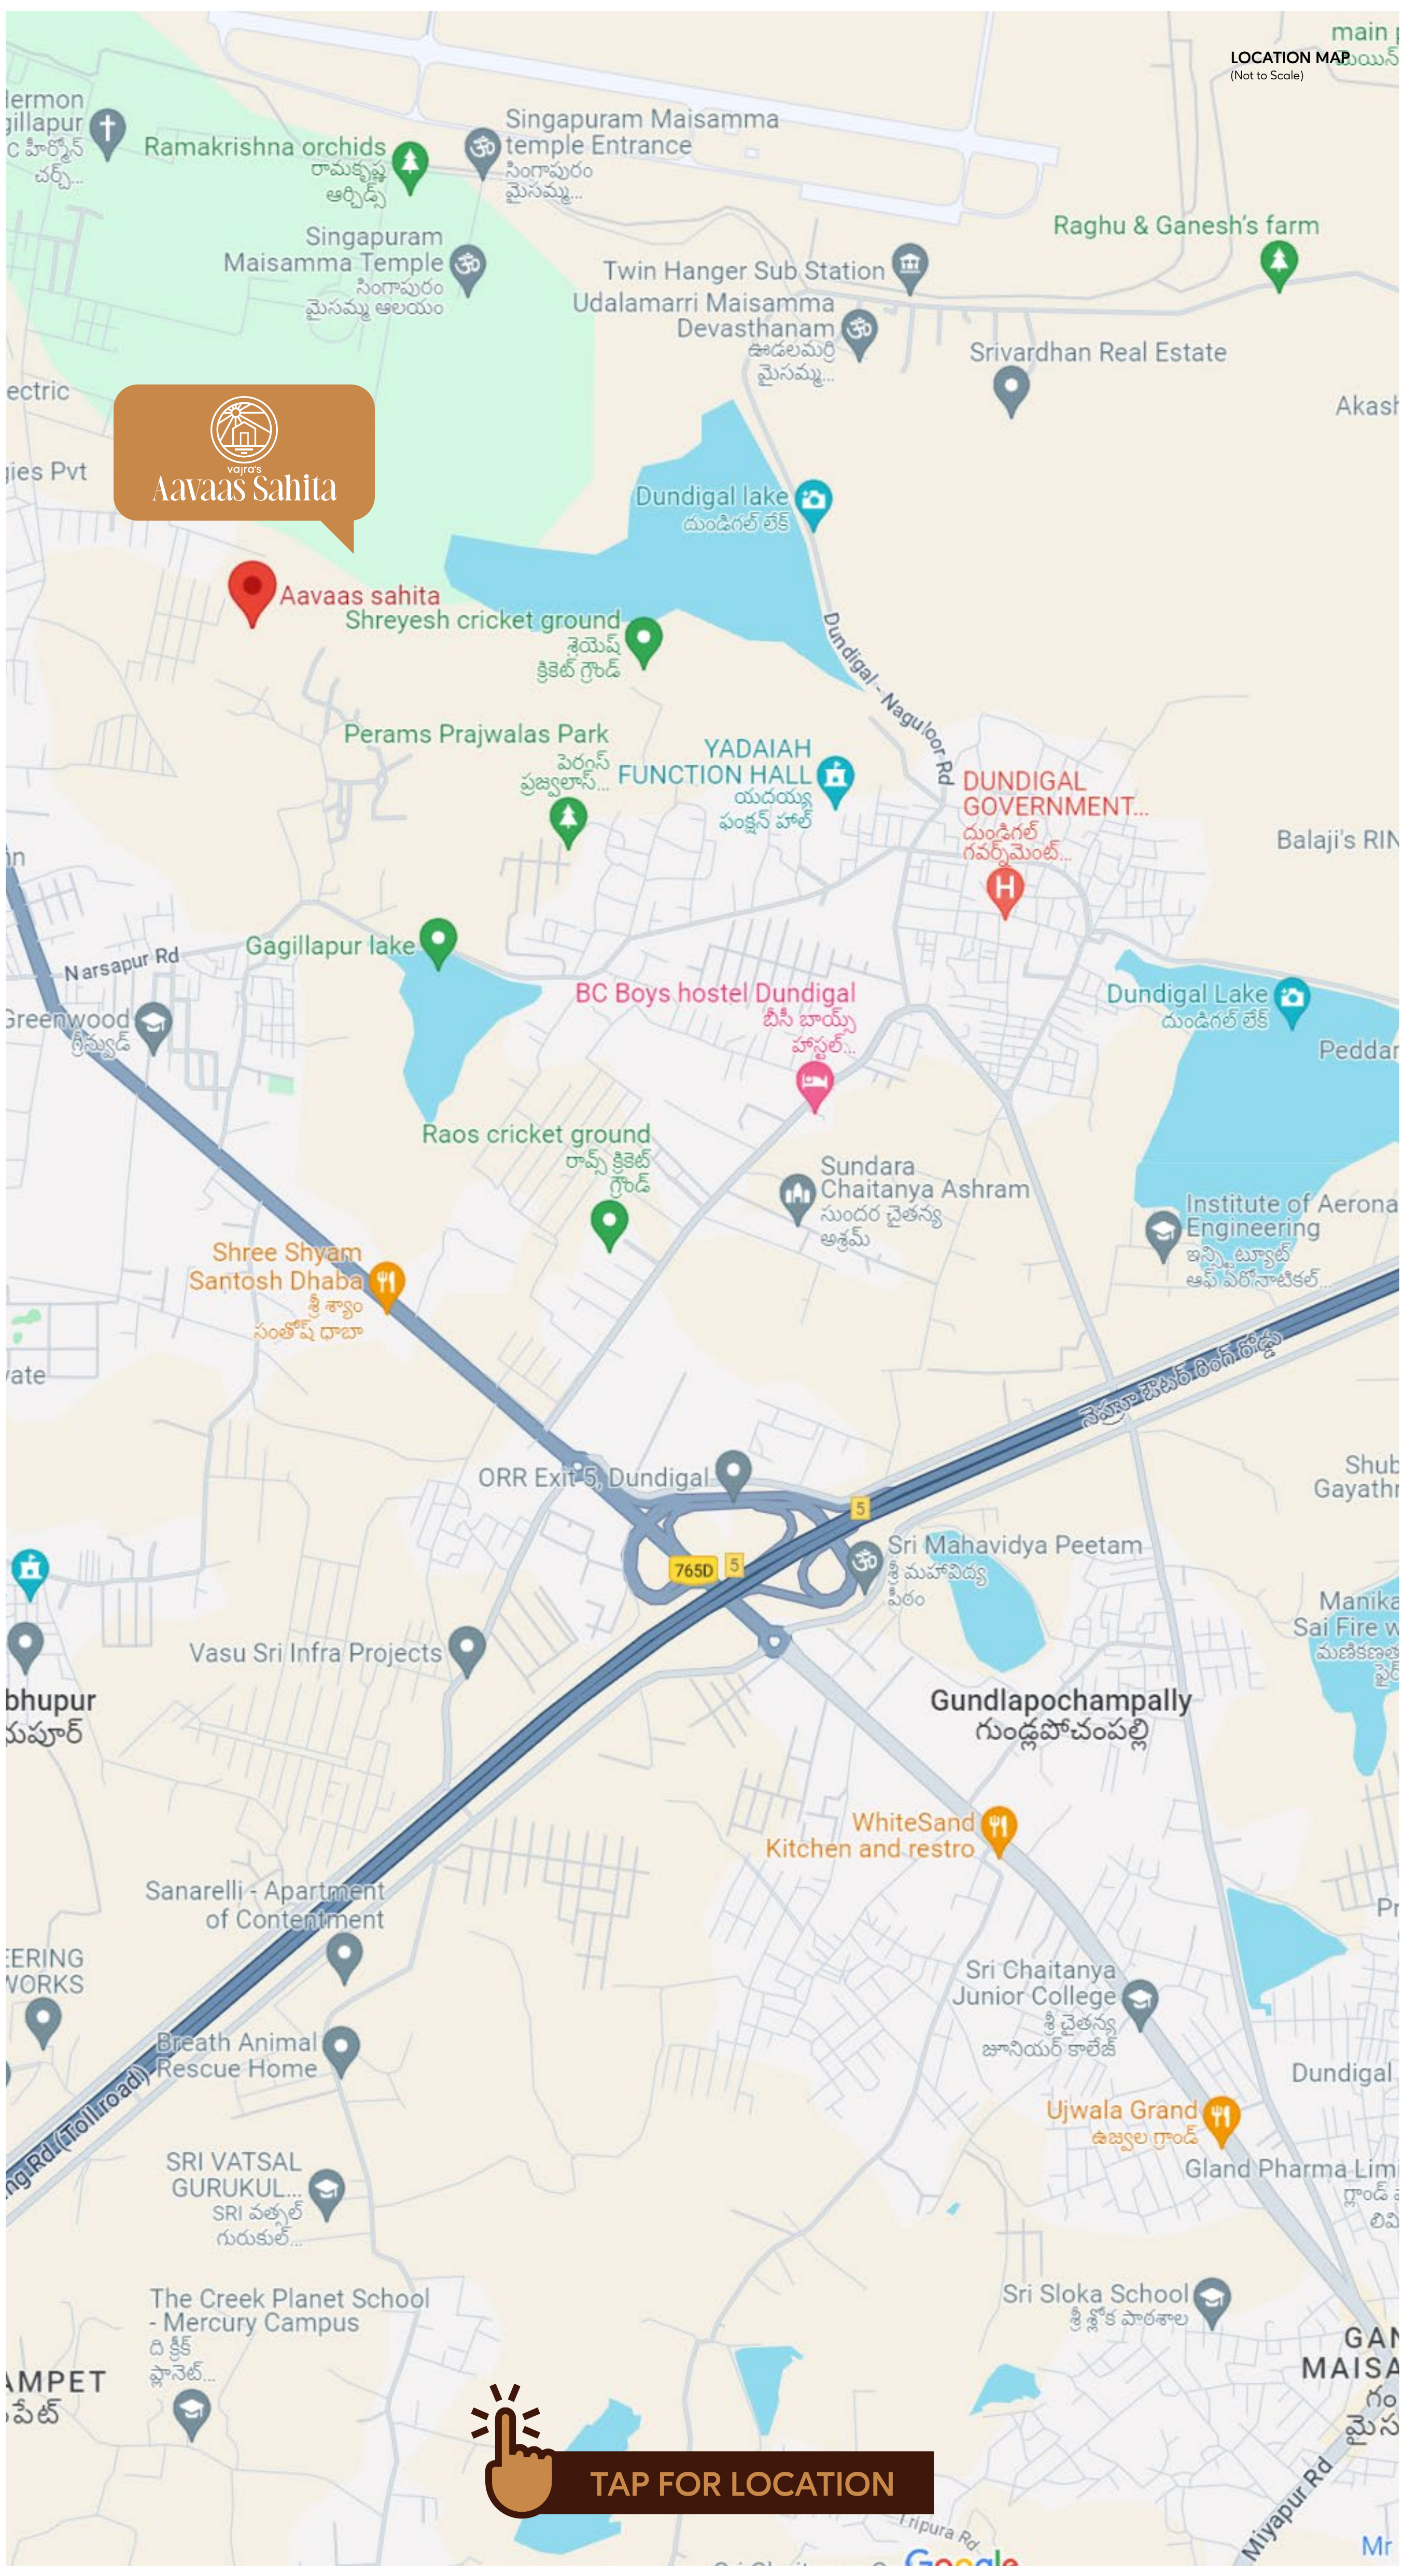

Aavaas sahita
Shreyesh cricket ground

TAP FOR LOCATION