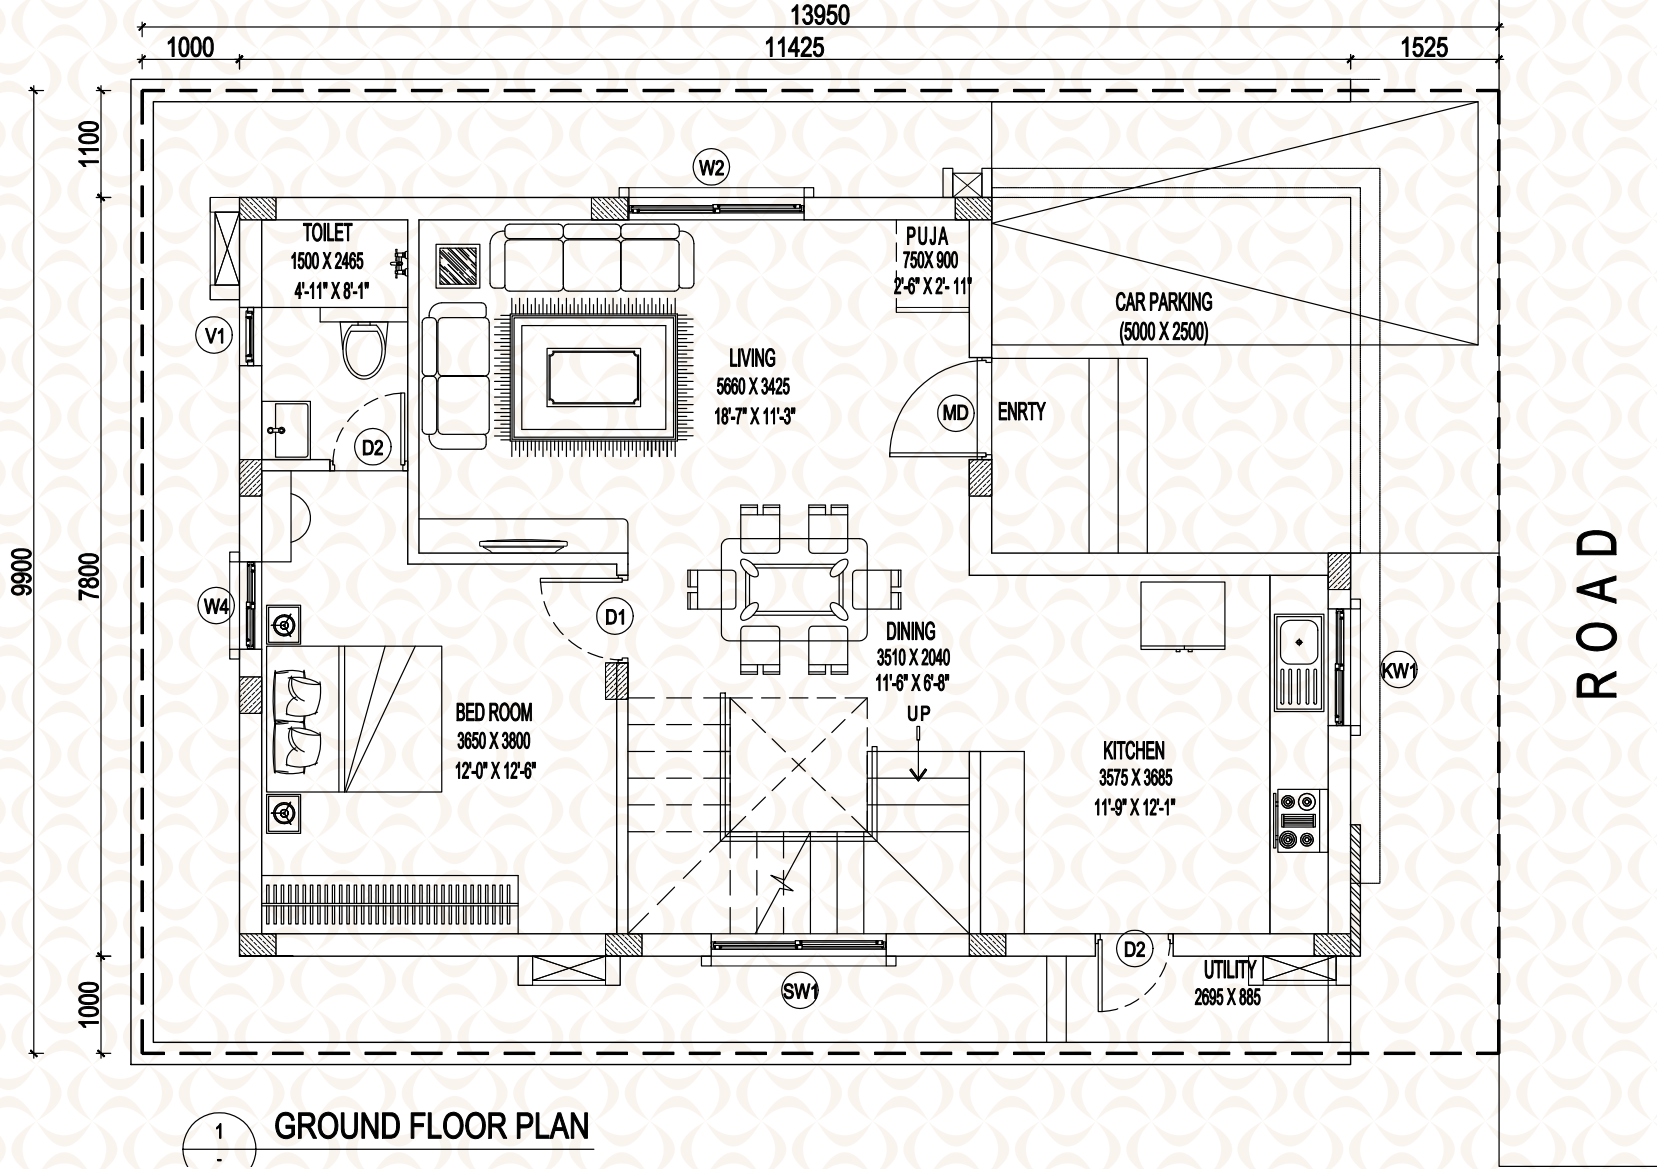

MASTER PLAN

EAST FACING VILLA

165 Sq. yds

EAST FACING

165 SQYDS (138.10 Smt.) _EAST FACING

1 GROUND FLOOR PLAN

165 SQYDS (138.10 Smt.) _EAST FACING

1 FIRST FLOOR PLAN

200 SQYDS (167 Smt.)_EAST FACING

1 SECOND FLOOR PLAN

A Spacious Haven For Life To Flourish

From the thoughtfully spacious rooms to the sublime quality all around, this is a home you own with pride.

WEST FACING VILLA