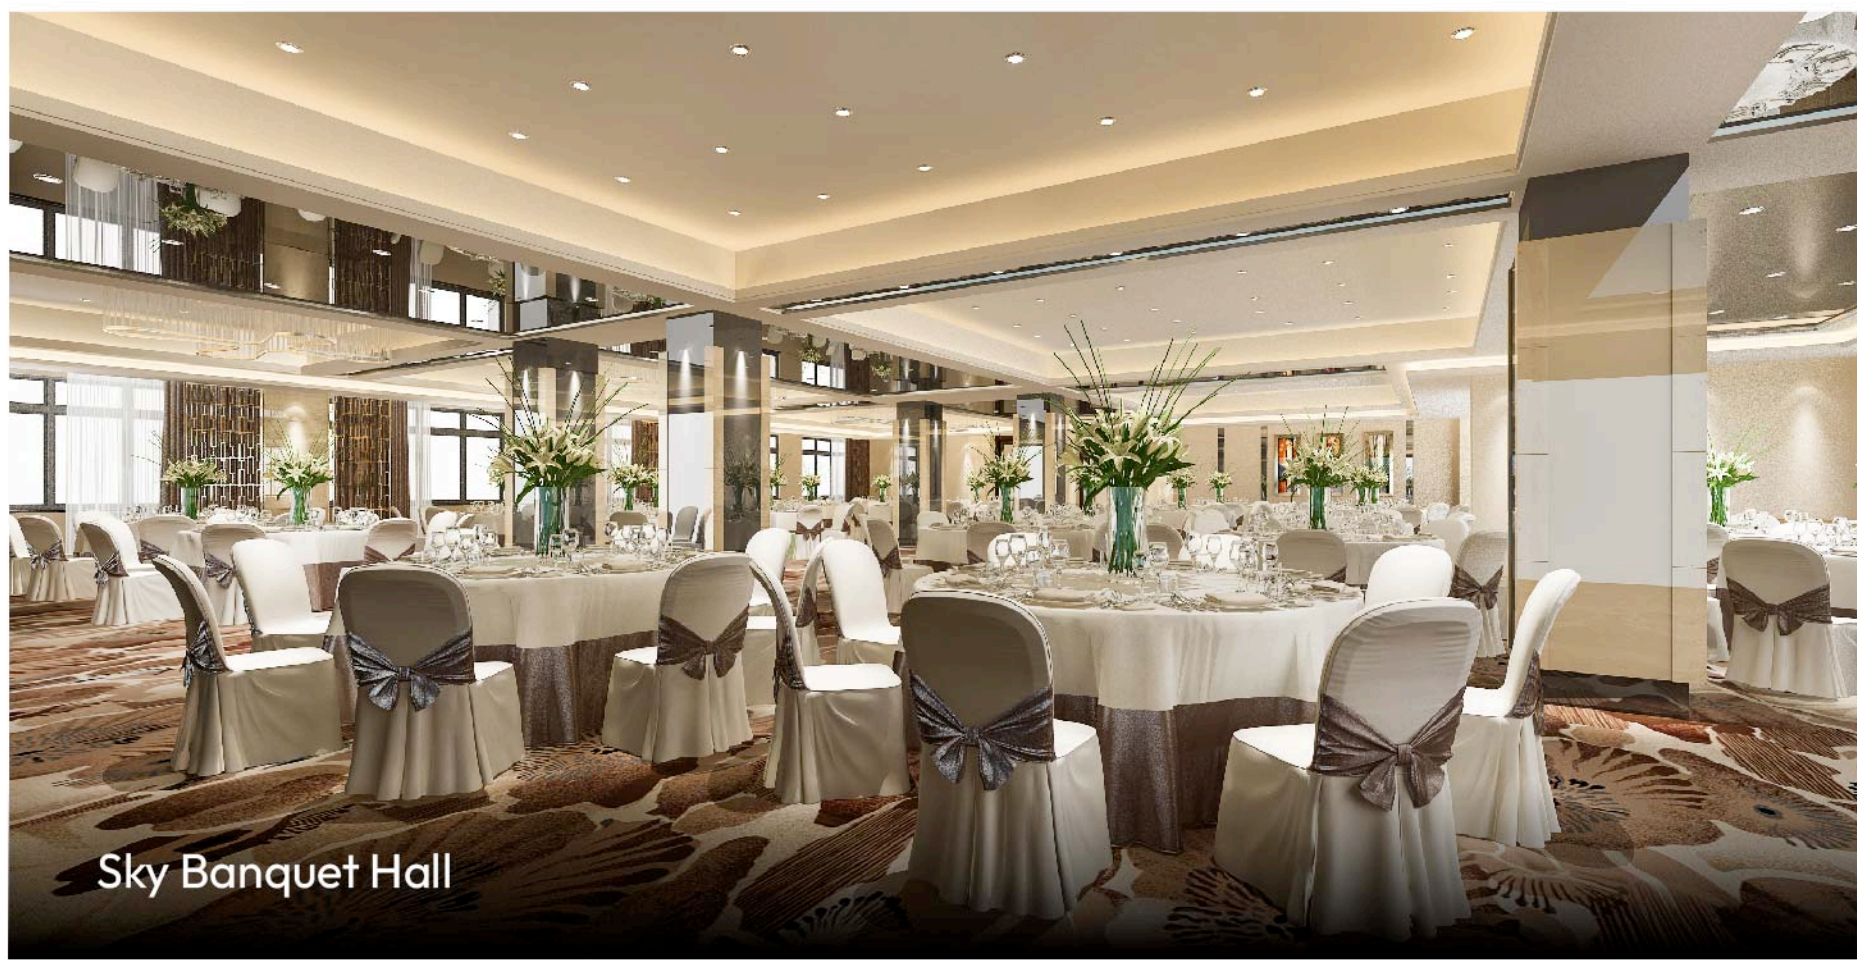

FOR YOUR LEISURE

Supermarket

Crèche-cum-Play School

TV Lounge with Karaoke

Library

FROM HILLS TO HORIZON, EXPERIENCE THE ULTIMATE WAVE OF BLISS.

TERRACE FEATURES

- Sky Walk
- Sky Gym
- Sky Banquet Hall
- Sky Party Area
- Yoga Deck
- Sunrise Deck
- Pergola with Seating
- Gathering Plaza with Seating
- Barbecue Corner
- Hopscotch Court
- Cornhole Court
- Wall Mural
- Potted Plantation
- Sculpture with Hardscaping
- Service Counter
- Sanitisation Station

Sky Banquet Hall

Yoga Deck

Hopscotch

Pergola with Seating

Sky Gym

Sky Walk

FOR A WAVE OF SHARED EXPERIENCES

Welcome to a place where every moment is an opportunity to connect, create, and cherish the joys of community living. Each corner tells a story, and every amenity is designed to give residents a fulfilling experience. These social spaces are charged with a vibrant energy, embracing a sense of community and shared experiences.