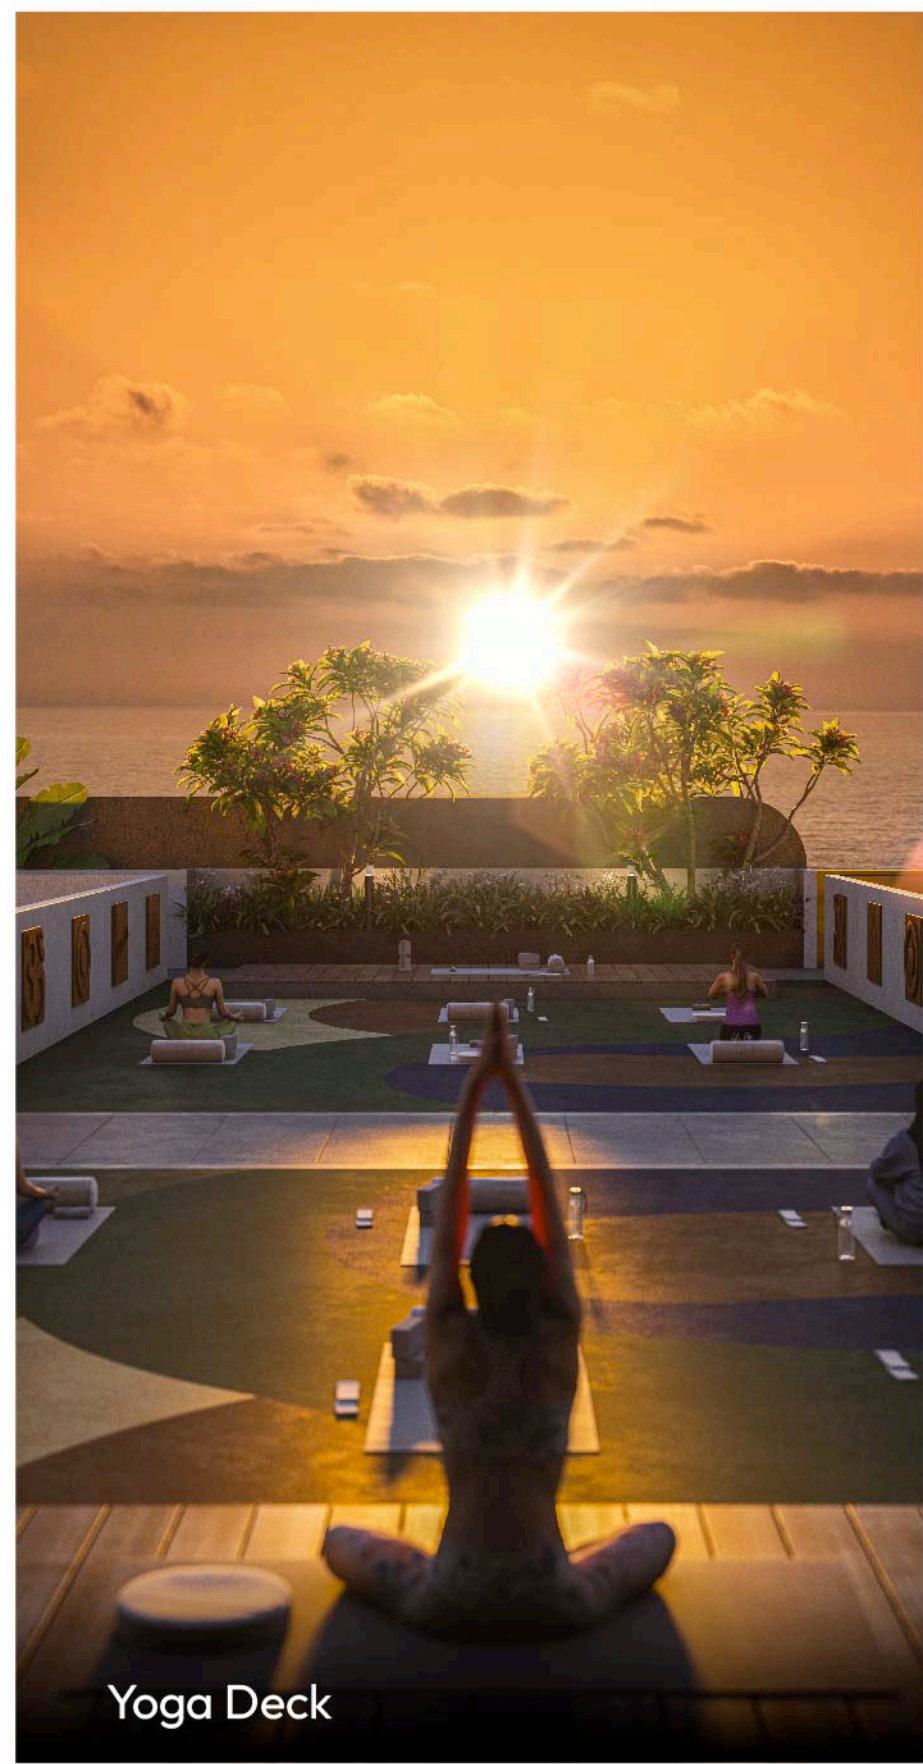

FOR YOUR LEISURE

Supermarket

Crèche-cum-Play School

TV Lounge with Karaoke

Library

FROM HILLS TO HORIZON, EXPERIENCE THE ULTIMATE WAVE OF BLISS.

TERRACE FEATURES

- Sky Walk
- Sky Gym
- Sky Banquet Hall
- Sky Party Area
- Yoga Deck
- Sunrise Deck
- Pergola with Seating
- Gathering Plaza with Seating
- Barbecue Corner
- Hopscotch Court
- Cornhole Court
- Wall Mural
- Potted Plantation
- Sculpture with Hardscaping
- Service Counter
- Sanitisation Station

Sky Banquet Hall

Yoga Deck

Hopscotch

Pergola with Seating

Sky Gym

Sky Walk

FOR A WAVE OF SHARED EXPERIENCES

Welcome to a place where every moment is an opportunity to connect, create, and cherish the joys of community living. Each corner tells a story, and every amenity is designed to give residents a fulfilling experience. These social spaces are charged with a vibrant energy, embracing a sense of community and shared experiences.