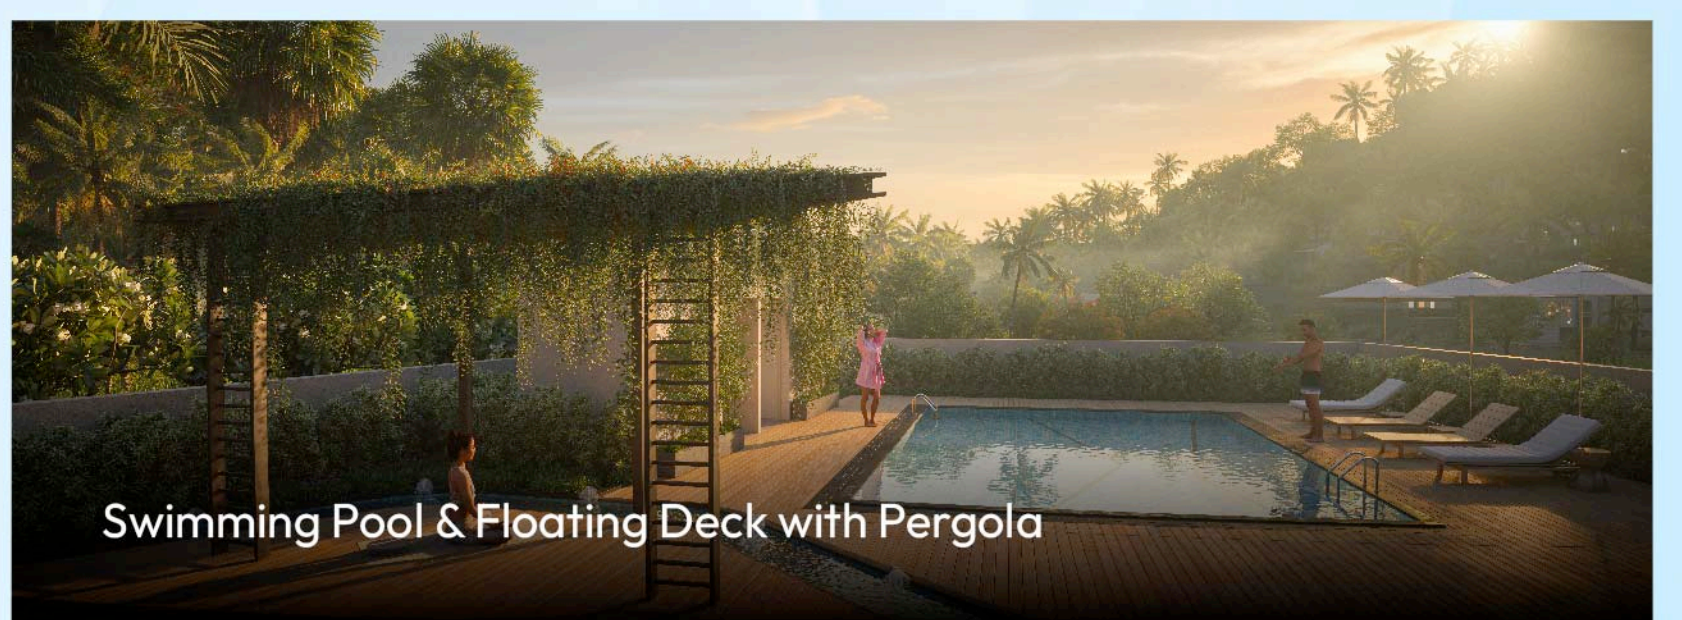

Outdoor Badminton Court

YOUR OUTDOORS

Children Play Area

Temple

Amphitheatre with Stage

Swimming Pool & Floating Deck with Pergola

Hobby Room

CLUB AMENITIES

FOR YOUR LEISURE

Supermarket

Crèche-cum-Play School

TV Lounge with Karaoke

Library

FROM HILLS TO HORIZON, EXPERIENCE THE ULTIMATE WAVE OF BLISS.

TERRACE FEATURES

- Sky Walk
- Sky Gym
- Sky Banquet Hall
- Sky Party Area
- Yoga Deck
- Sunrise Deck
- Pergola with Seating
- Gathering Plaza with Seating
- Barbecue Corner
- Hopscotch Court
- Cornhole Court
- Wall Mural
- Potted Plantation
- Sculpture with Hardscaping
- Service Counter
- Sanitisation Station