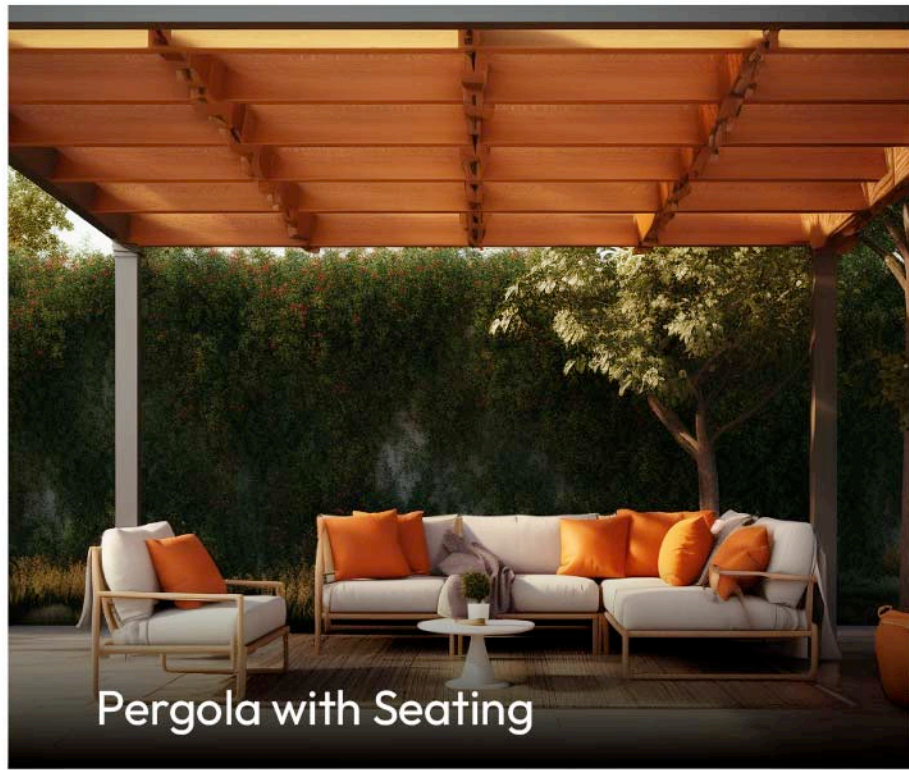

- Supermarket*
- Crèche / Play School*
- Indoor Games
- Tuition Centers*
- TV Lounge with Karaoke
- Library*
- Hobby Room*
- Coworking Space*
- Multi-Purpose Halls
- Party Room
- Reading Pods
- Senior Citizens Lounge
- Sunrise Lounge
- Outdoor Decks with Seating

FOR YOUR LEISURE

Supermarket

Crèche-cum-Play School

TV Lounge with Karaoke

Library

FROM HILLS TO HORIZON, EXPERIENCE THE ULTIMATE WAVE OF BLISS.

TERRACE FEATURES

- Sky Walk
- Sky Gym
- Sky Banquet Hall
- Sky Party Area
- Yoga Deck
- Sunrise Deck
- Pergola with Seating
- Gathering Plaza with Seating
- Barbecue Corner
- Hopscotch Court
- Cornhole Court
- Wall Mural
- Potted Plantation
- Sculpture with Hardscaping
- Service Counter
- Sanitisation Station

Sky Banquet Hall

Yoga Deck

Hopscotch

Pergola with Seating

Sky Gym

Sky Walk

FOR A WAVE OF SHARED EXPERIENCES

Welcome to a place where every moment is an opportunity to connect, create, and cherish the joys of community living. Each corner tells a story, and every amenity is designed to give residents a fulfilling experience. These social spaces are charged with a vibrant energy, embracing a sense of community and shared experiences.