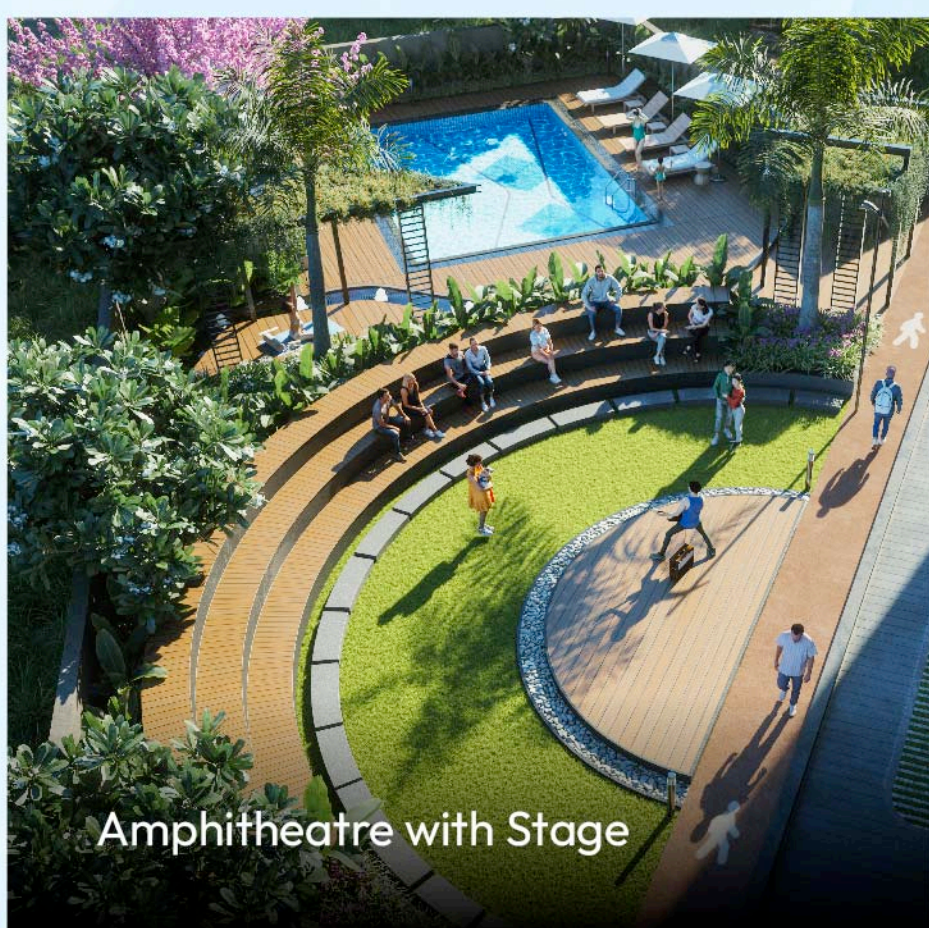

Outdoor Badminton Court

YOUR OUTDOORS

Children Play Area

Temple

Amphitheatre with Stage

Swimming Pool & Floating Deck with Pergola

Hobby Room

CLUB AMENITIES

- Supermarket*
- Crèche / Play School*
- Indoor Games
- Tuition Centers*
- TV Lounge with Karaoke
- Library*
- Hobby Room*
- Coworking Space*
- Multi-Purpose Halls
- Party Room
- Reading Pods
- Senior Citizens Lounge
- Sunrise Lounge
- Outdoor Decks with Seating

FOR YOUR LEISURE

Supermarket

Crèche-cum-Play School

TV Lounge with Karaoke

Library

FROM HILLS TO HORIZON, EXPERIENCE THE ULTIMATE WAVE OF BLISS.

TERRACE FEATURES

- Sky Walk
- Sky Gym
- Sky Banquet Hall
- Sky Party Area
- Yoga Deck
- Sunrise Deck
- Pergola with Seating
- Gathering Plaza with Seating
- Barbecue Corner
- Hopscotch Court
- Cornhole Court
- Wall Mural
- Potted Plantation
- Sculpture with Hardscaping
- Service Counter
- Sanitisation Station

Sky Banquet Hall

Yoga Deck

Hopscotch

Pergola with Seating

Sky Gym

Sky Walk

FOR A WAVE OF SHARED EXPERIENCES

Welcome to a place where every moment is an opportunity to connect, create, and cherish the joys of community living. Each corner tells a story, and every amenity is designed to give residents a fulfilling experience. These social spaces are charged with a vibrant energy, embracing a sense of community and shared experiences.