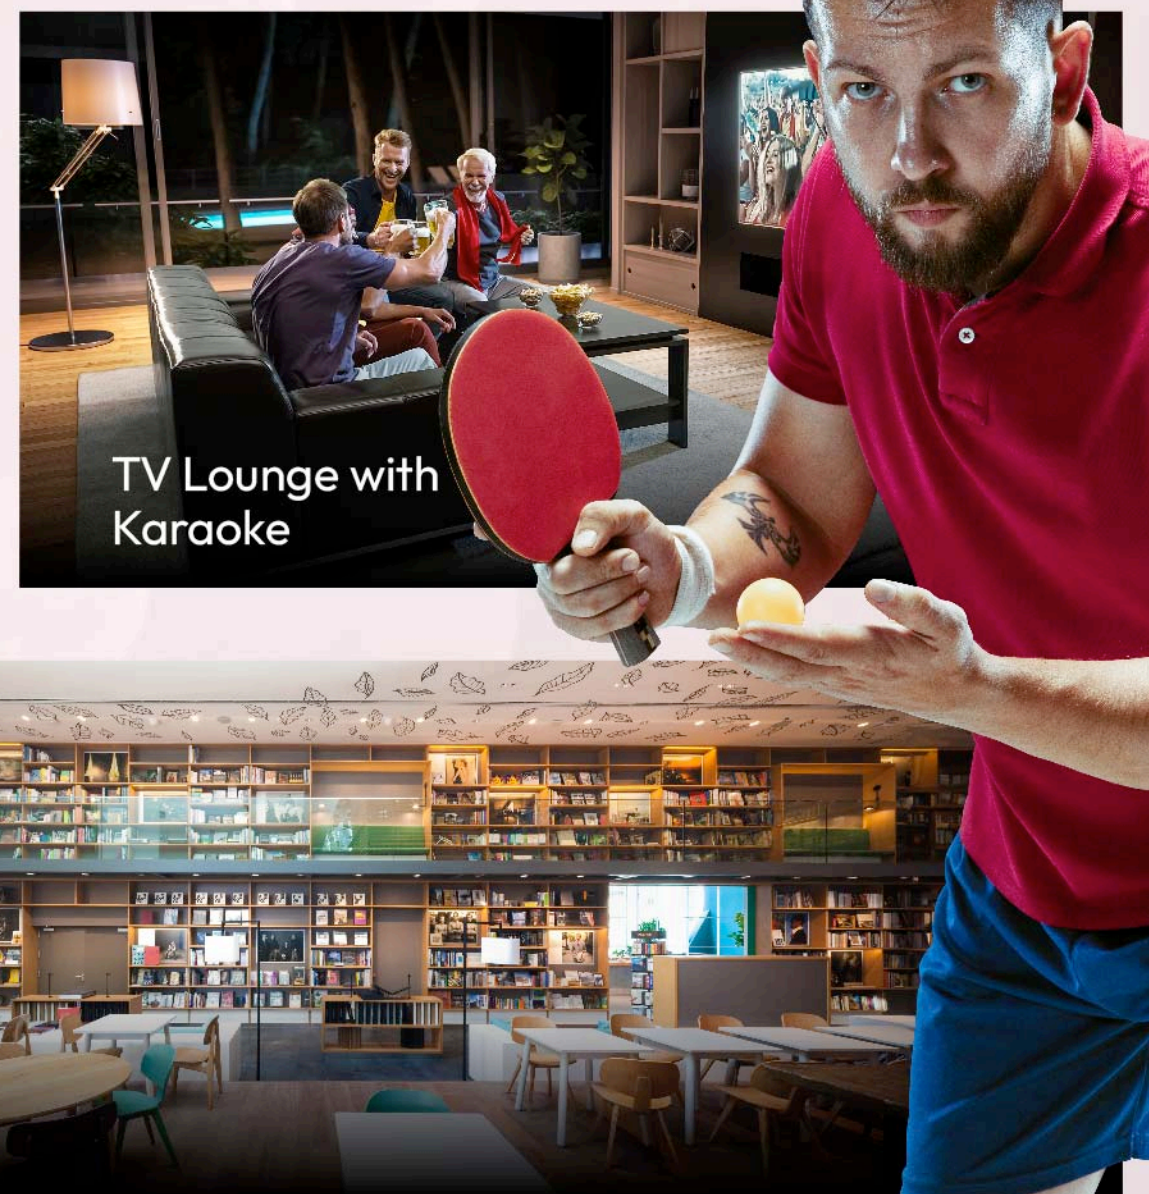

- Supermarket*
- Crèche / Play School*
- Indoor Games
- Tuition Centers*
- TV Lounge with Karaoke
- Library*
- Hobby Room*
- Coworking Space*
- Multi-Purpose Halls
- Party Room
- Reading Pods
- Senior Citizens Lounge
- Sunrise Lounge
- Outdoor Decks with Seating

FOR YOUR LEISURE

Supermarket

Crèche-cum-Play School

TV Lounge with Karaoke

Library

FROM HILLS TO HORIZON, EXPERIENCE THE ULTIMATE WAVE OF BLISS.

TERRACE FEATURES

- Sky Walk
- Sky Gym
- Sky Banquet Hall
- Sky Party Area
- Yoga Deck
- Sunrise Deck
- Pergola with Seating
- Gathering Plaza with Seating
- Barbecue Corner
- Hopscotch Court
- Cornhole Court
- Wall Mural
- Potted Plantation
- Sculpture with Hardscaping
- Service Counter
- Sanitisation Station

Sky Banquet Hall

Yoga Deck

Hopscotch

Pergola with Seating

Sky Gym

Sky Walk

FOR A WAVE OF SHARED EXPERIENCES

Welcome to a place where every moment is an opportunity to connect, create, and cherish the joys of community living. Each corner tells a story, and every amenity is designed to give residents a fulfilling experience. These social spaces are charged with a vibrant energy, embracing a sense of community and shared experiences.