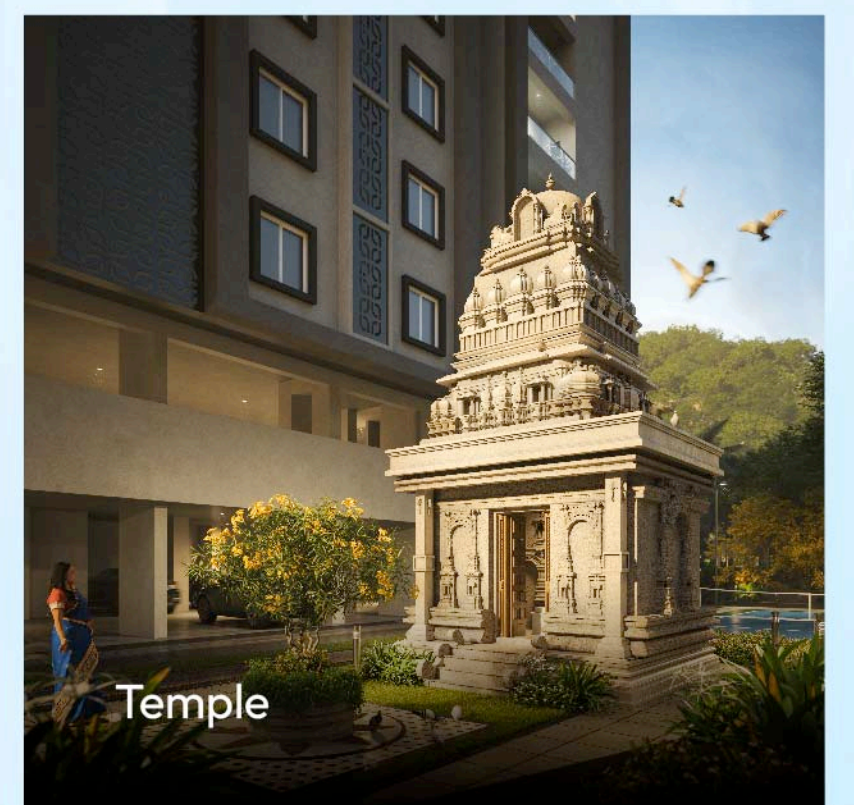

MAKING WAVES IN THE HEART OF IT ALL

Nestled in the heart of Sagar Nagar, Burugupalli Sagar offers a sophisticated lifestyle amidst the city's vibrant pulse. In the constantly unfolding tale of the city's transformation, Sagar Nagar emerges as the coveted chapter. This dynamic neighbourhood encapsulates the spirit of Vizag's growth and is ideal for those seeking convenience and an exuberant lifestyle.

STILT LEVEL FEATURES

- Temple
- Swimming Pool
- Outdoor Badminton Court
- Amphitheatre with Stage
- Outdoor Fitness Plaza
- Children Play Area with EPDM Flooring
- Trampoline Station
- Rock Climbing Wall
- Jogging Track
- Reflexology Pathway
- Bonfire Pit
- Butterfly Garden
- Cactus Garden
- CNC Pylon
- Gathering Plaza with Seating
- Floating Deck with Pergola
- Water Feature
- Pet Park
- Provision for Farmers Market
- Entrance Deck
- Entry / Exit
- Cobbled Pathway
- Paved Driveway
- Firetender Driveway

Outdoor Badminton Court

YOUR OUTDOORS

Children Play Area

Temple

Amphitheatre with Stage

Swimming Pool & Floating Deck with Pergola

Hobby Room

CLUB AMENITIES