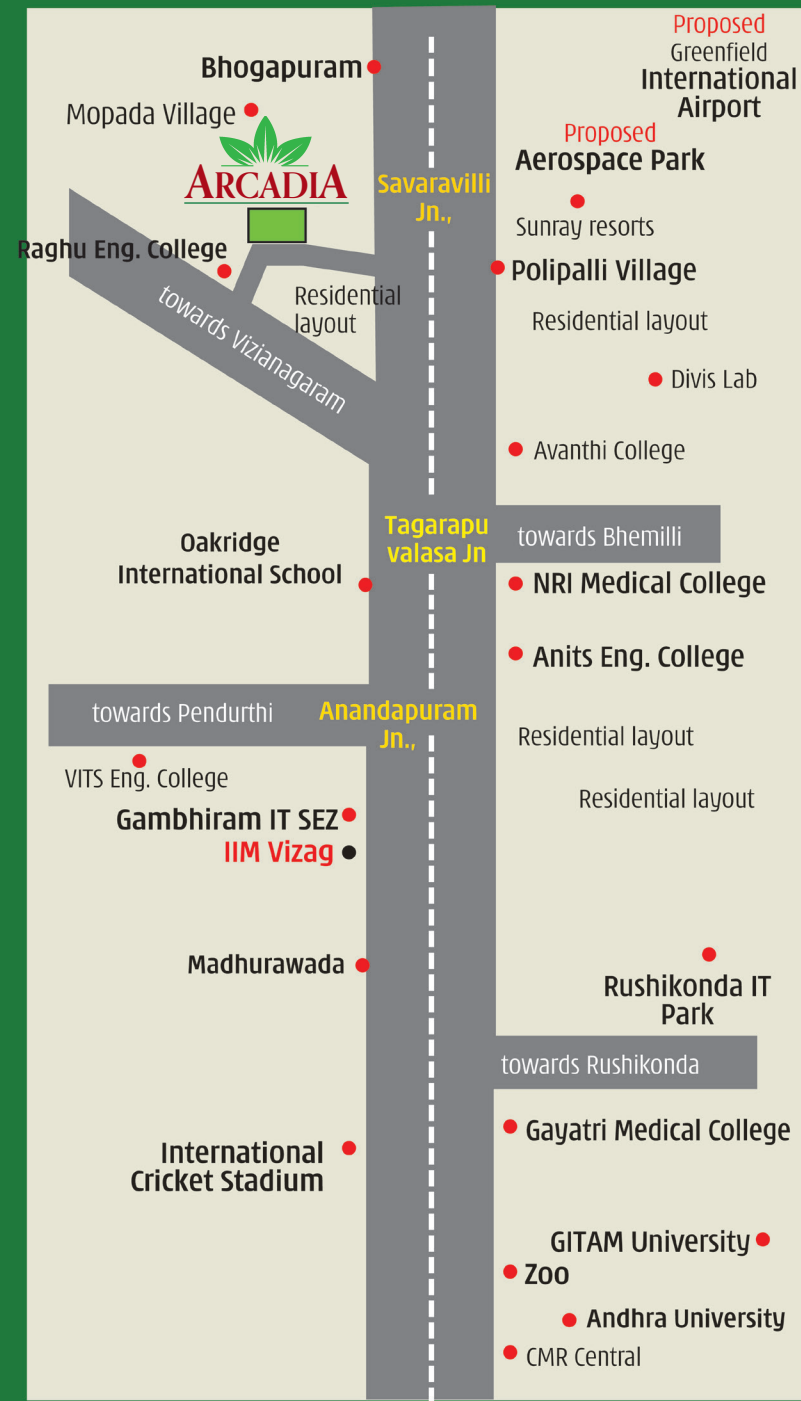

Rushikonda IT SEZ

Divis Labs

Location Advantage:

- 10 mins drive to IT SEZ Gambhiram
- 10 mins drive to IIM Vizag
- 15 mins drive to Rushikonda IT SEZ
- Miracle Software
- NRI Medical College

**Proposed**

- Aerospace Park
- IT SEZ Bhogapuram
- Naval Maritime University

Aerospace Park

**A 25 ACRES MEGA GATED COMMUNITY CLOSE TO BHOGAPURAM AIRPORT**

**WHEN NATURE MERGES ...WITH BRIGHT ELEMENTS**

▲ Towards  
Bhogapuram