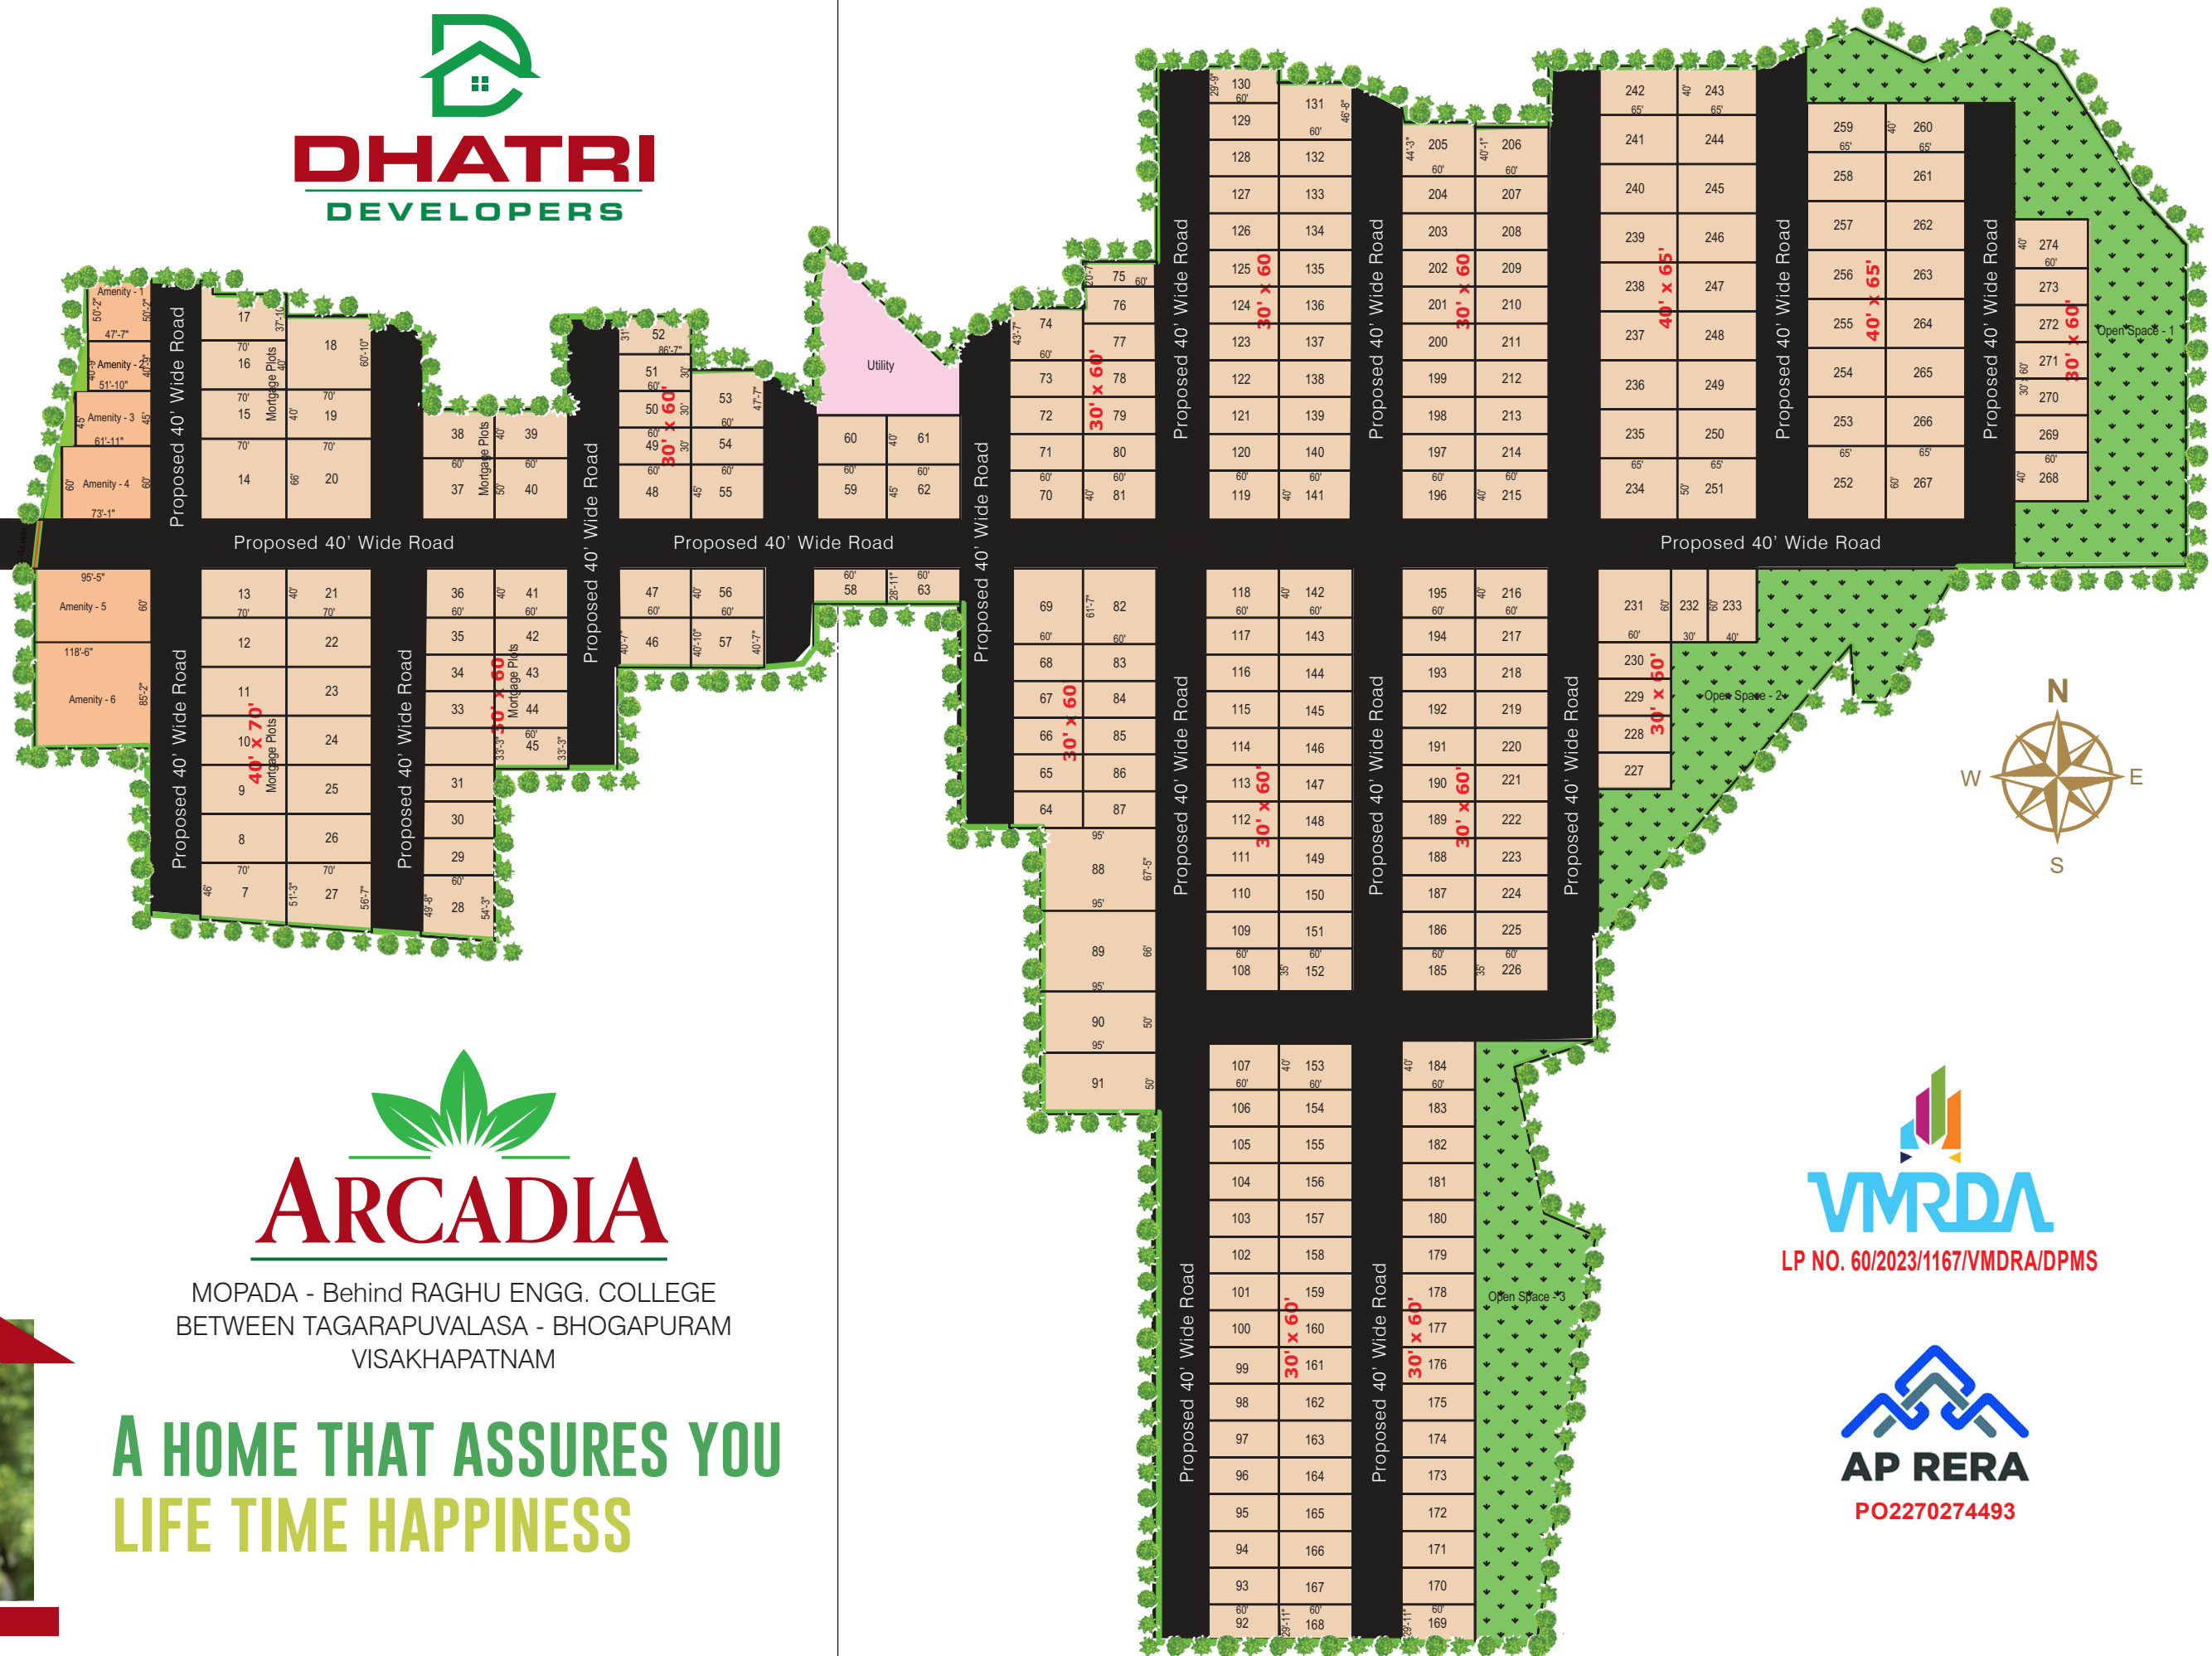

- Aerospace Park
- IT SEZ Bhogapuram
- Naval Maritime University

Aerospace Park

**A 25 ACRES MEGA GATED COMMUNITY CLOSE TO BHOGAPURAM AIRPORT**

**WHEN NATURE MERGES ...WITH BRIGHT ELEMENTS**

▲ Towards  
Bhogapuram

▼ Towards  
Visakhapatnam

MOPADA - Behind RAGHU ENGG. COLLEGE  
BETWEEN TAGARAPUVALASA - BHOGAPURAM  
VISAKHAPATNAM

**A HOME THAT ASSURES YOU  
LIFE TIME HAPPINESS**

LP NO. 60/2023/1167/VMDRA/DPMS

PO2270274493