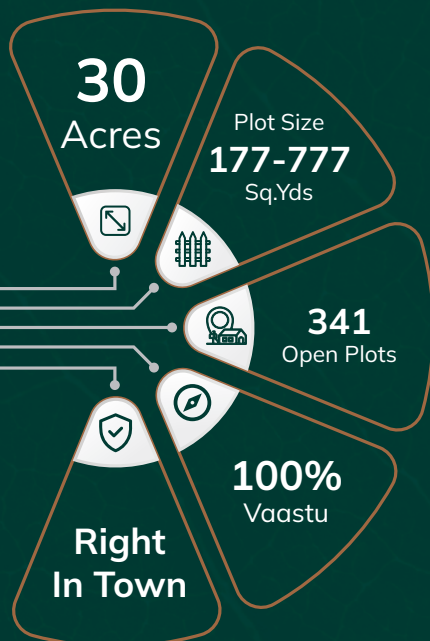

A Retreat for Wholeness, Solitude and Serenity in Life.

Open Plots Layout @ Suryapet, Telangana

Master Plan Layout

☑ Top-notch facilities ☑ Luxurious life ☑ A space amid nature

Salient Features

Proximities

- District collector office - 500 mtrs
- Hi-Tech Bus Stand - 2 km
- Metro Hospital - 4 km
- D Mart - 4 km
- Nalanda College - 4.3 km
- Srinidhi Junior college - 4.5 km
- Vasundhara Mall - 4.5 km
- Mini Tank Bund - 5 km
- Market Yard - 5 km
- Govt. Polytechnic College - 6.5 km
- Govt. Medical College - 6.5 km
- SV Engg. College - 7 km