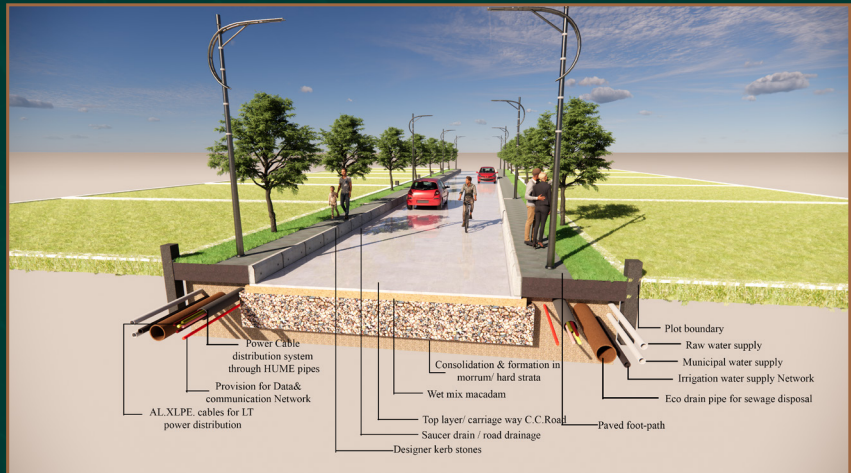

A Retreat for Wholeness, Solitude and Serenity in Life.

Open Plots Layout @ Suryapet, Telangana

Master Plan Layout

☑ Top-notch facilities ☑ Luxurious life ☑ A space amid nature

Salient Features

Proximities