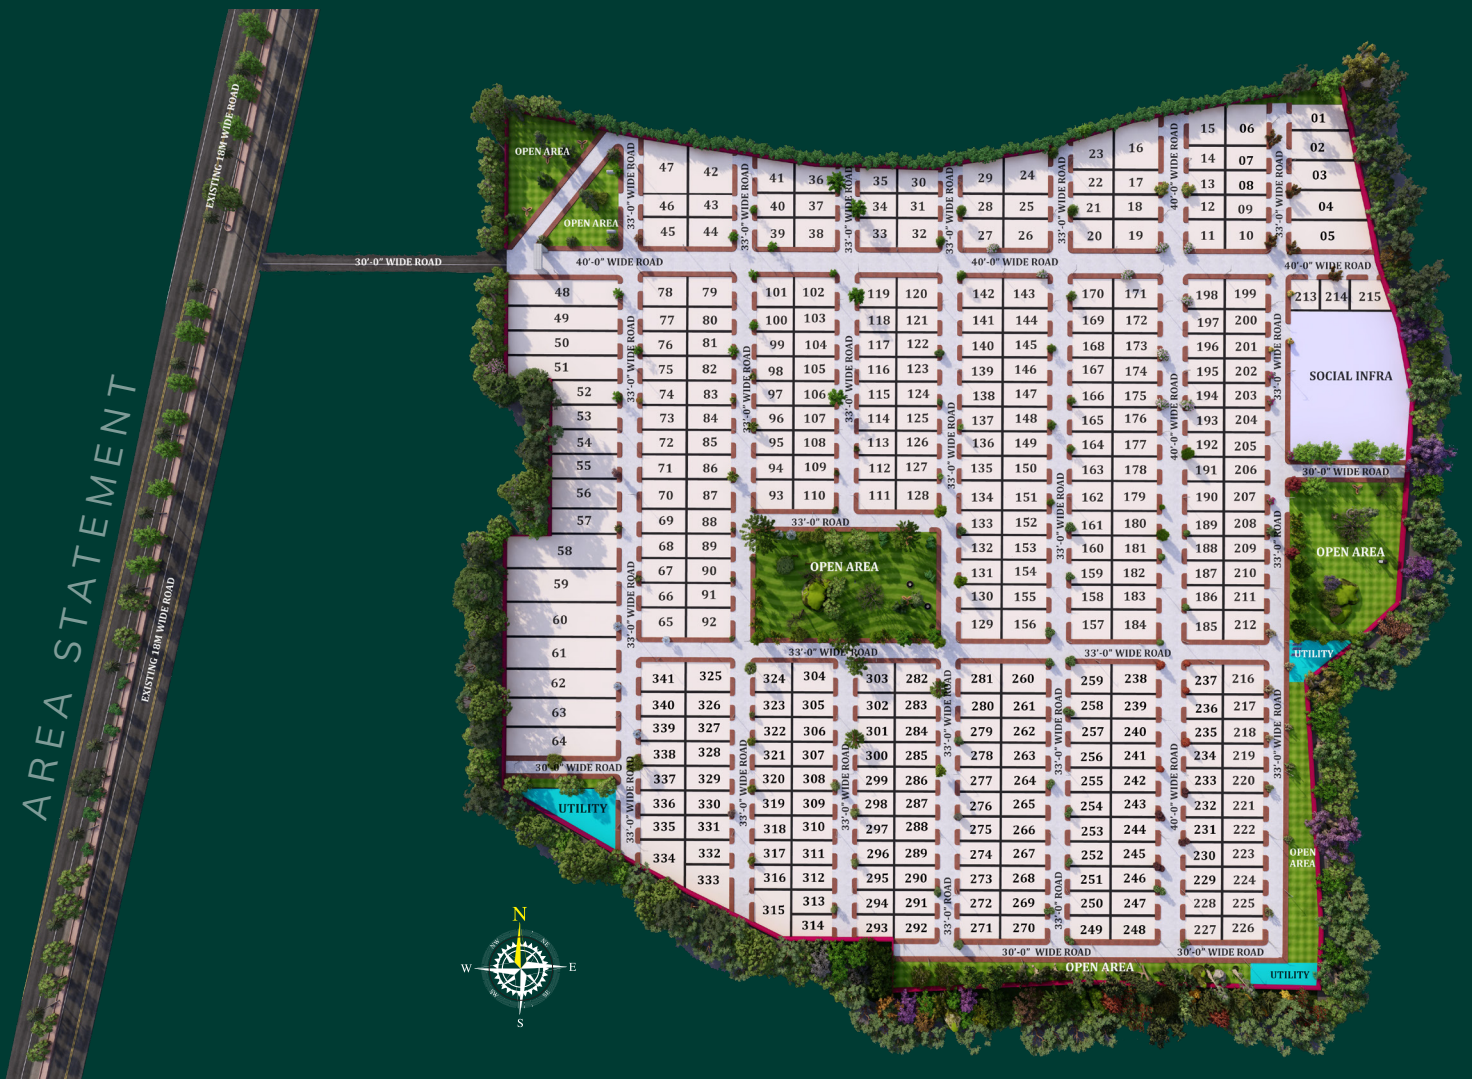

A Retreat for Wholeness, Solitude and Serenity in Life.

Open Plots Layout @ Suryapet, Telangana

Master Plan Layout

☑ Top-notch facilities ☑ Luxurious life ☑ A space amid nature

Salient Features

Proximities