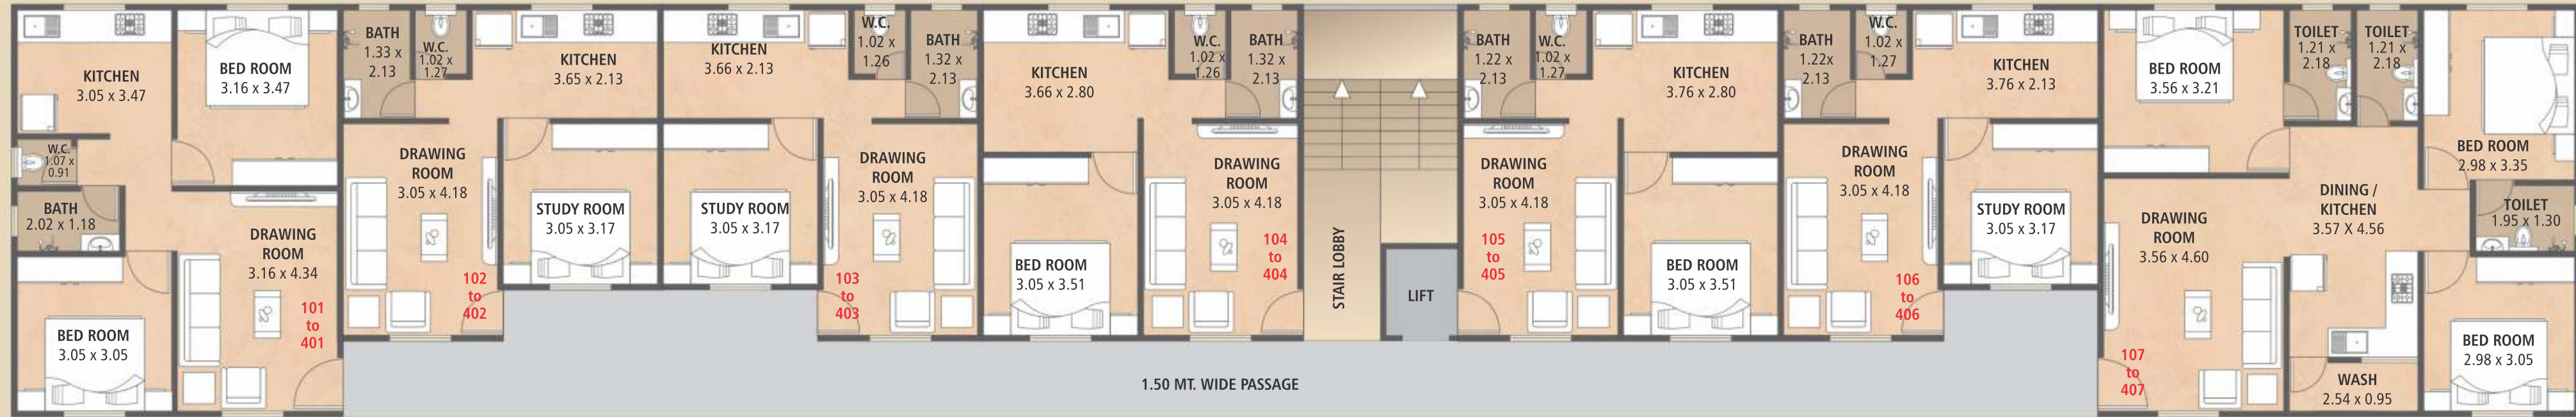

*Welcome to Kuber Ishwar City 1 - 2 -3 BHK luxury flats & 3 BHK Luxurious Duplex on Karjan, Vadodara. Tastefully designed home overlooking with some very thoughtful details that make for a comfortable, hassle-free life...*

TYPICAL FLOOR PLAN

TYPE - E  
Plot No. : 22

GROUND FLOOR PLAN

**3 BHK**  
Duplex Floor Plan

Ground Floor Plan

First Floor Plan

TYPE - A - Plot No. 01

**3 BHK**  
Duplex Floor Plan

Ground Floor Plan

First Floor Plan

TYPE B - Plot No. : 02, 13, 14, 15, 16, 17, 18, 19, 20

TYPE C - Plot No. : 03, 04, 05, 06, 07, 08, 09, 10

TYPE D - Plot No. : 11, 12, 21