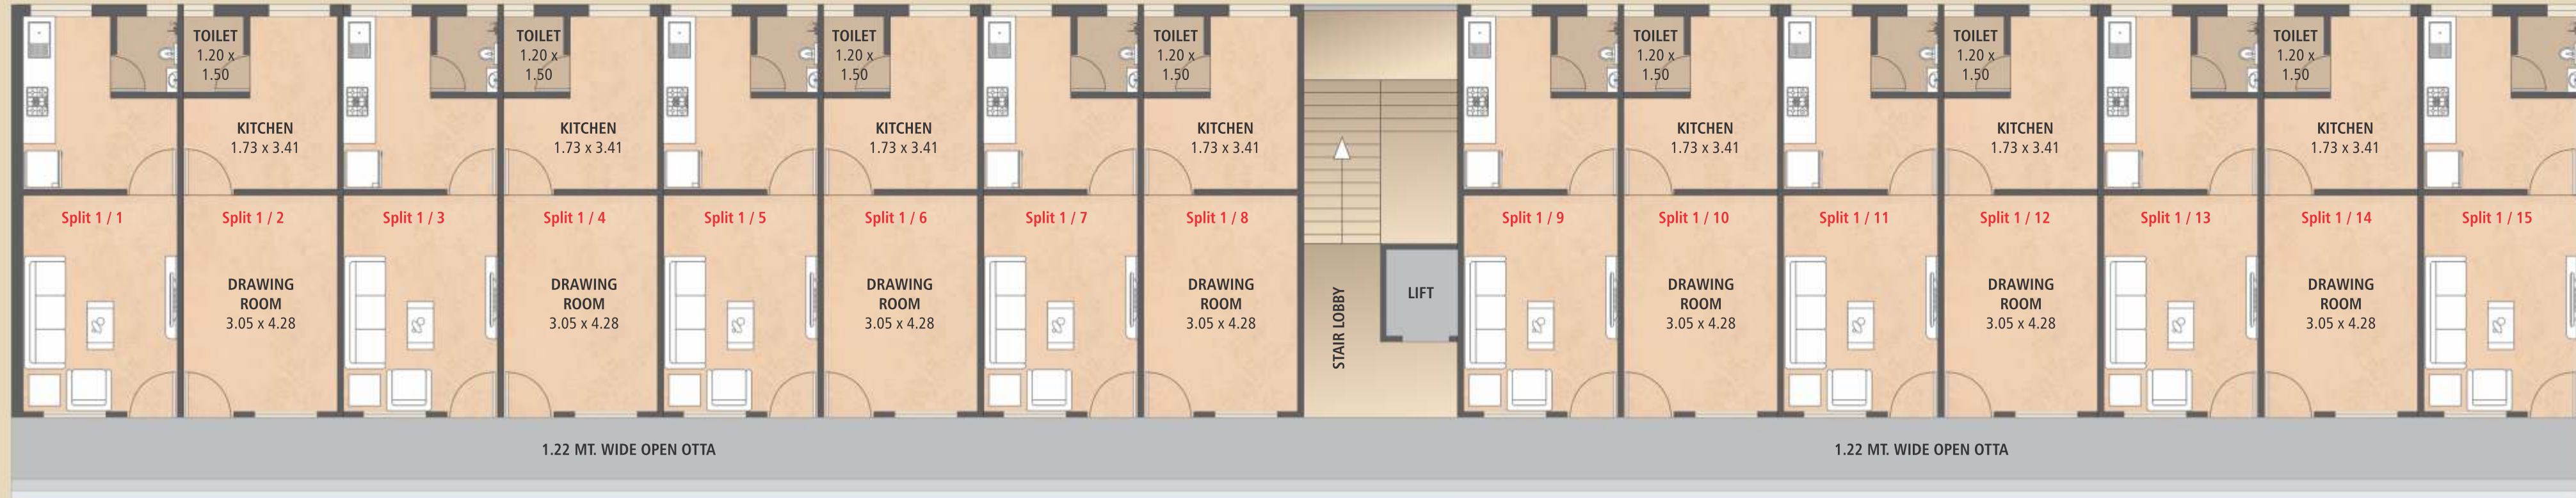

TYPICAL FLOOR PLAN

TYPE - E  
Plot No. : 22

GROUND FLOOR PLAN

**3 BHK**  
Duplex Floor Plan

Ground Floor Plan

First Floor Plan

TYPE - A - Plot No. 01

**3 BHK**  
Duplex Floor Plan

Ground Floor Plan

First Floor Plan

TYPE B - Plot No. : 02, 13, 14, 15, 16, 17, 18, 19, 20

TYPE C - Plot No. : 03, 04, 05, 06, 07, 08, 09, 10

TYPE D - Plot No. : 11, 12, 21