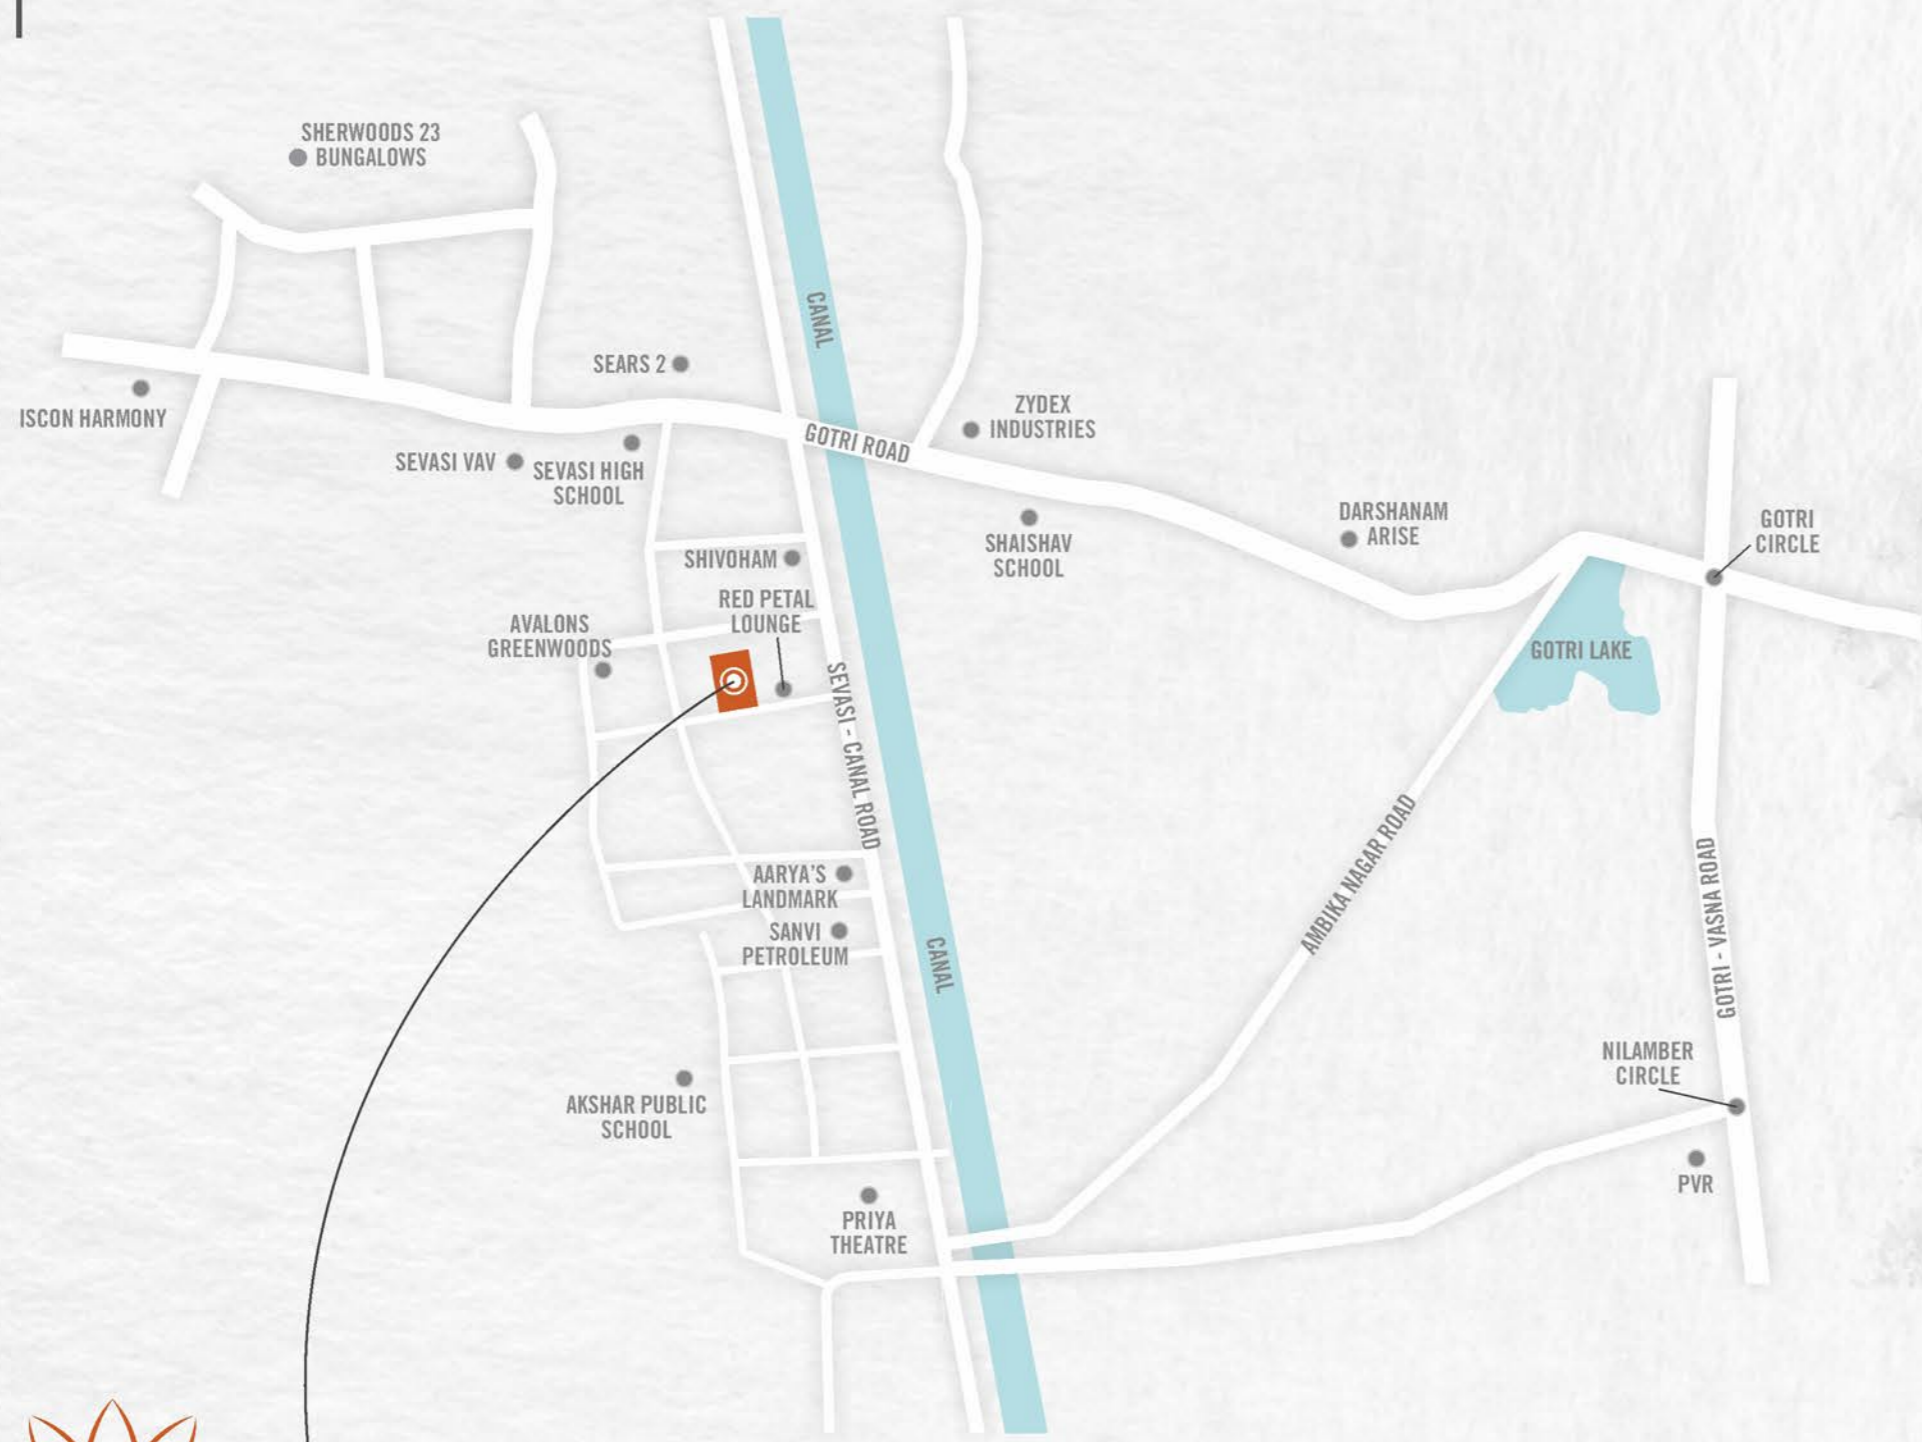

TOILET / PLUMBING :

- Sanitary ware & quality plumbing fittings
- Glazed tiles dedo with modern concept
- Ceramic tiles in flooring

Find us for best living Space Let's Make It Happen!

LOCATION MAP

madhuvan
impression
ULTRA MODERN HIGH-END LIVING