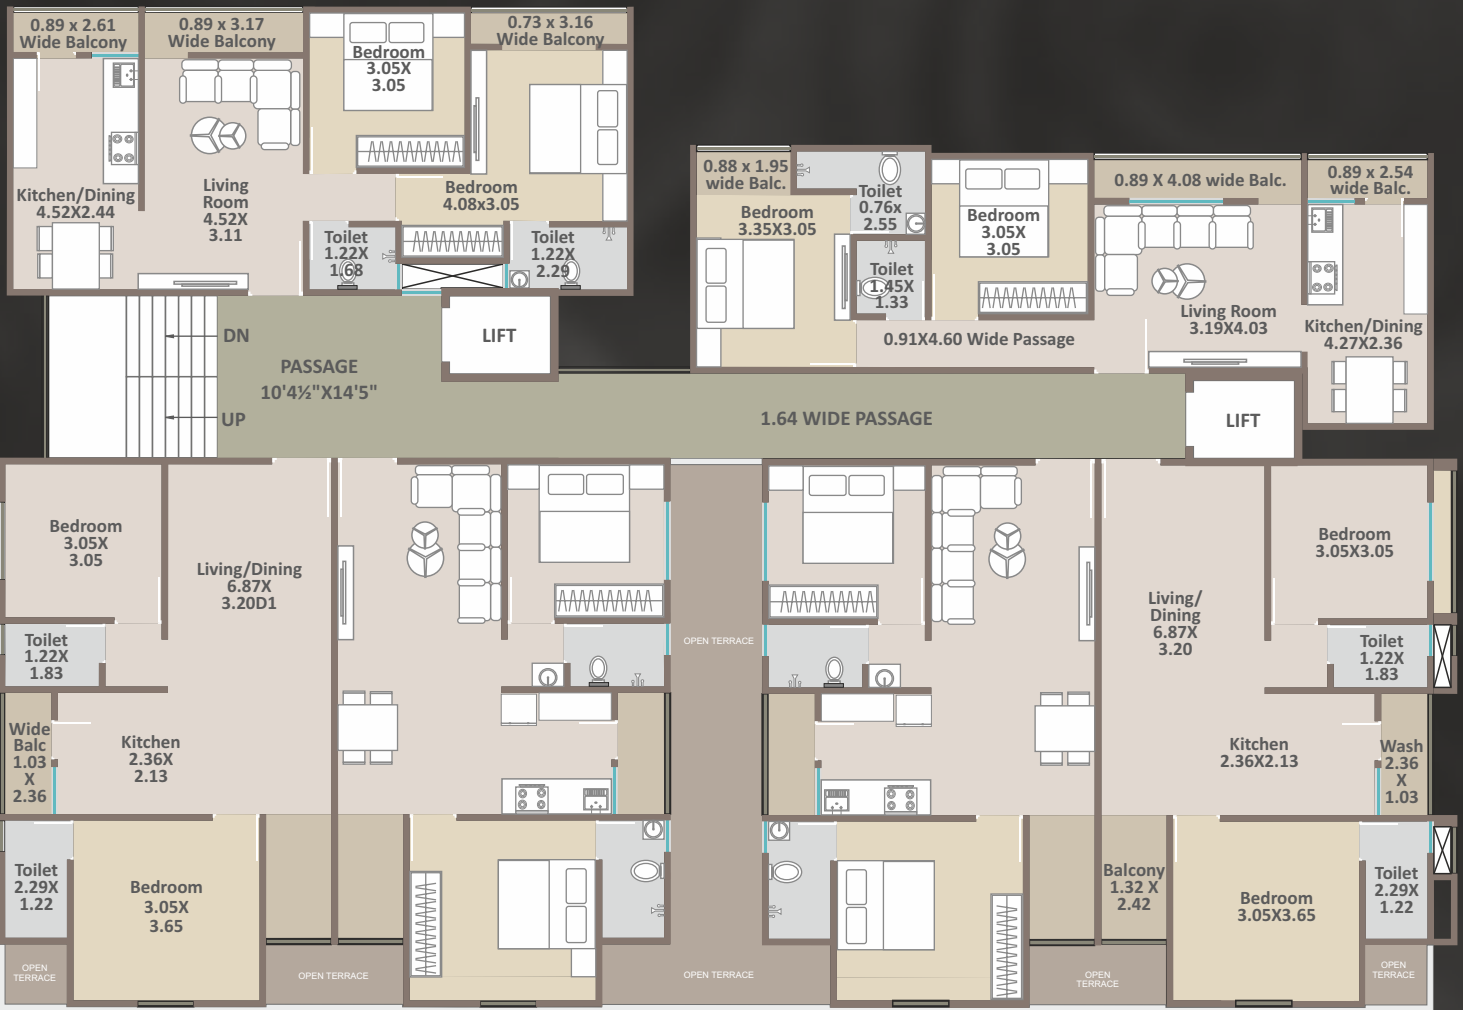

॥ पुष्पम् ॥ Heights 2

PHASE 2

nature always
wears the color of

SPIRIT

SHOPS & 2 BHK
LUXURIOUS FLATS

GROUND FLOOR LAYOUT

TYPICAL FLOOR LAYOUT

TOWER: I