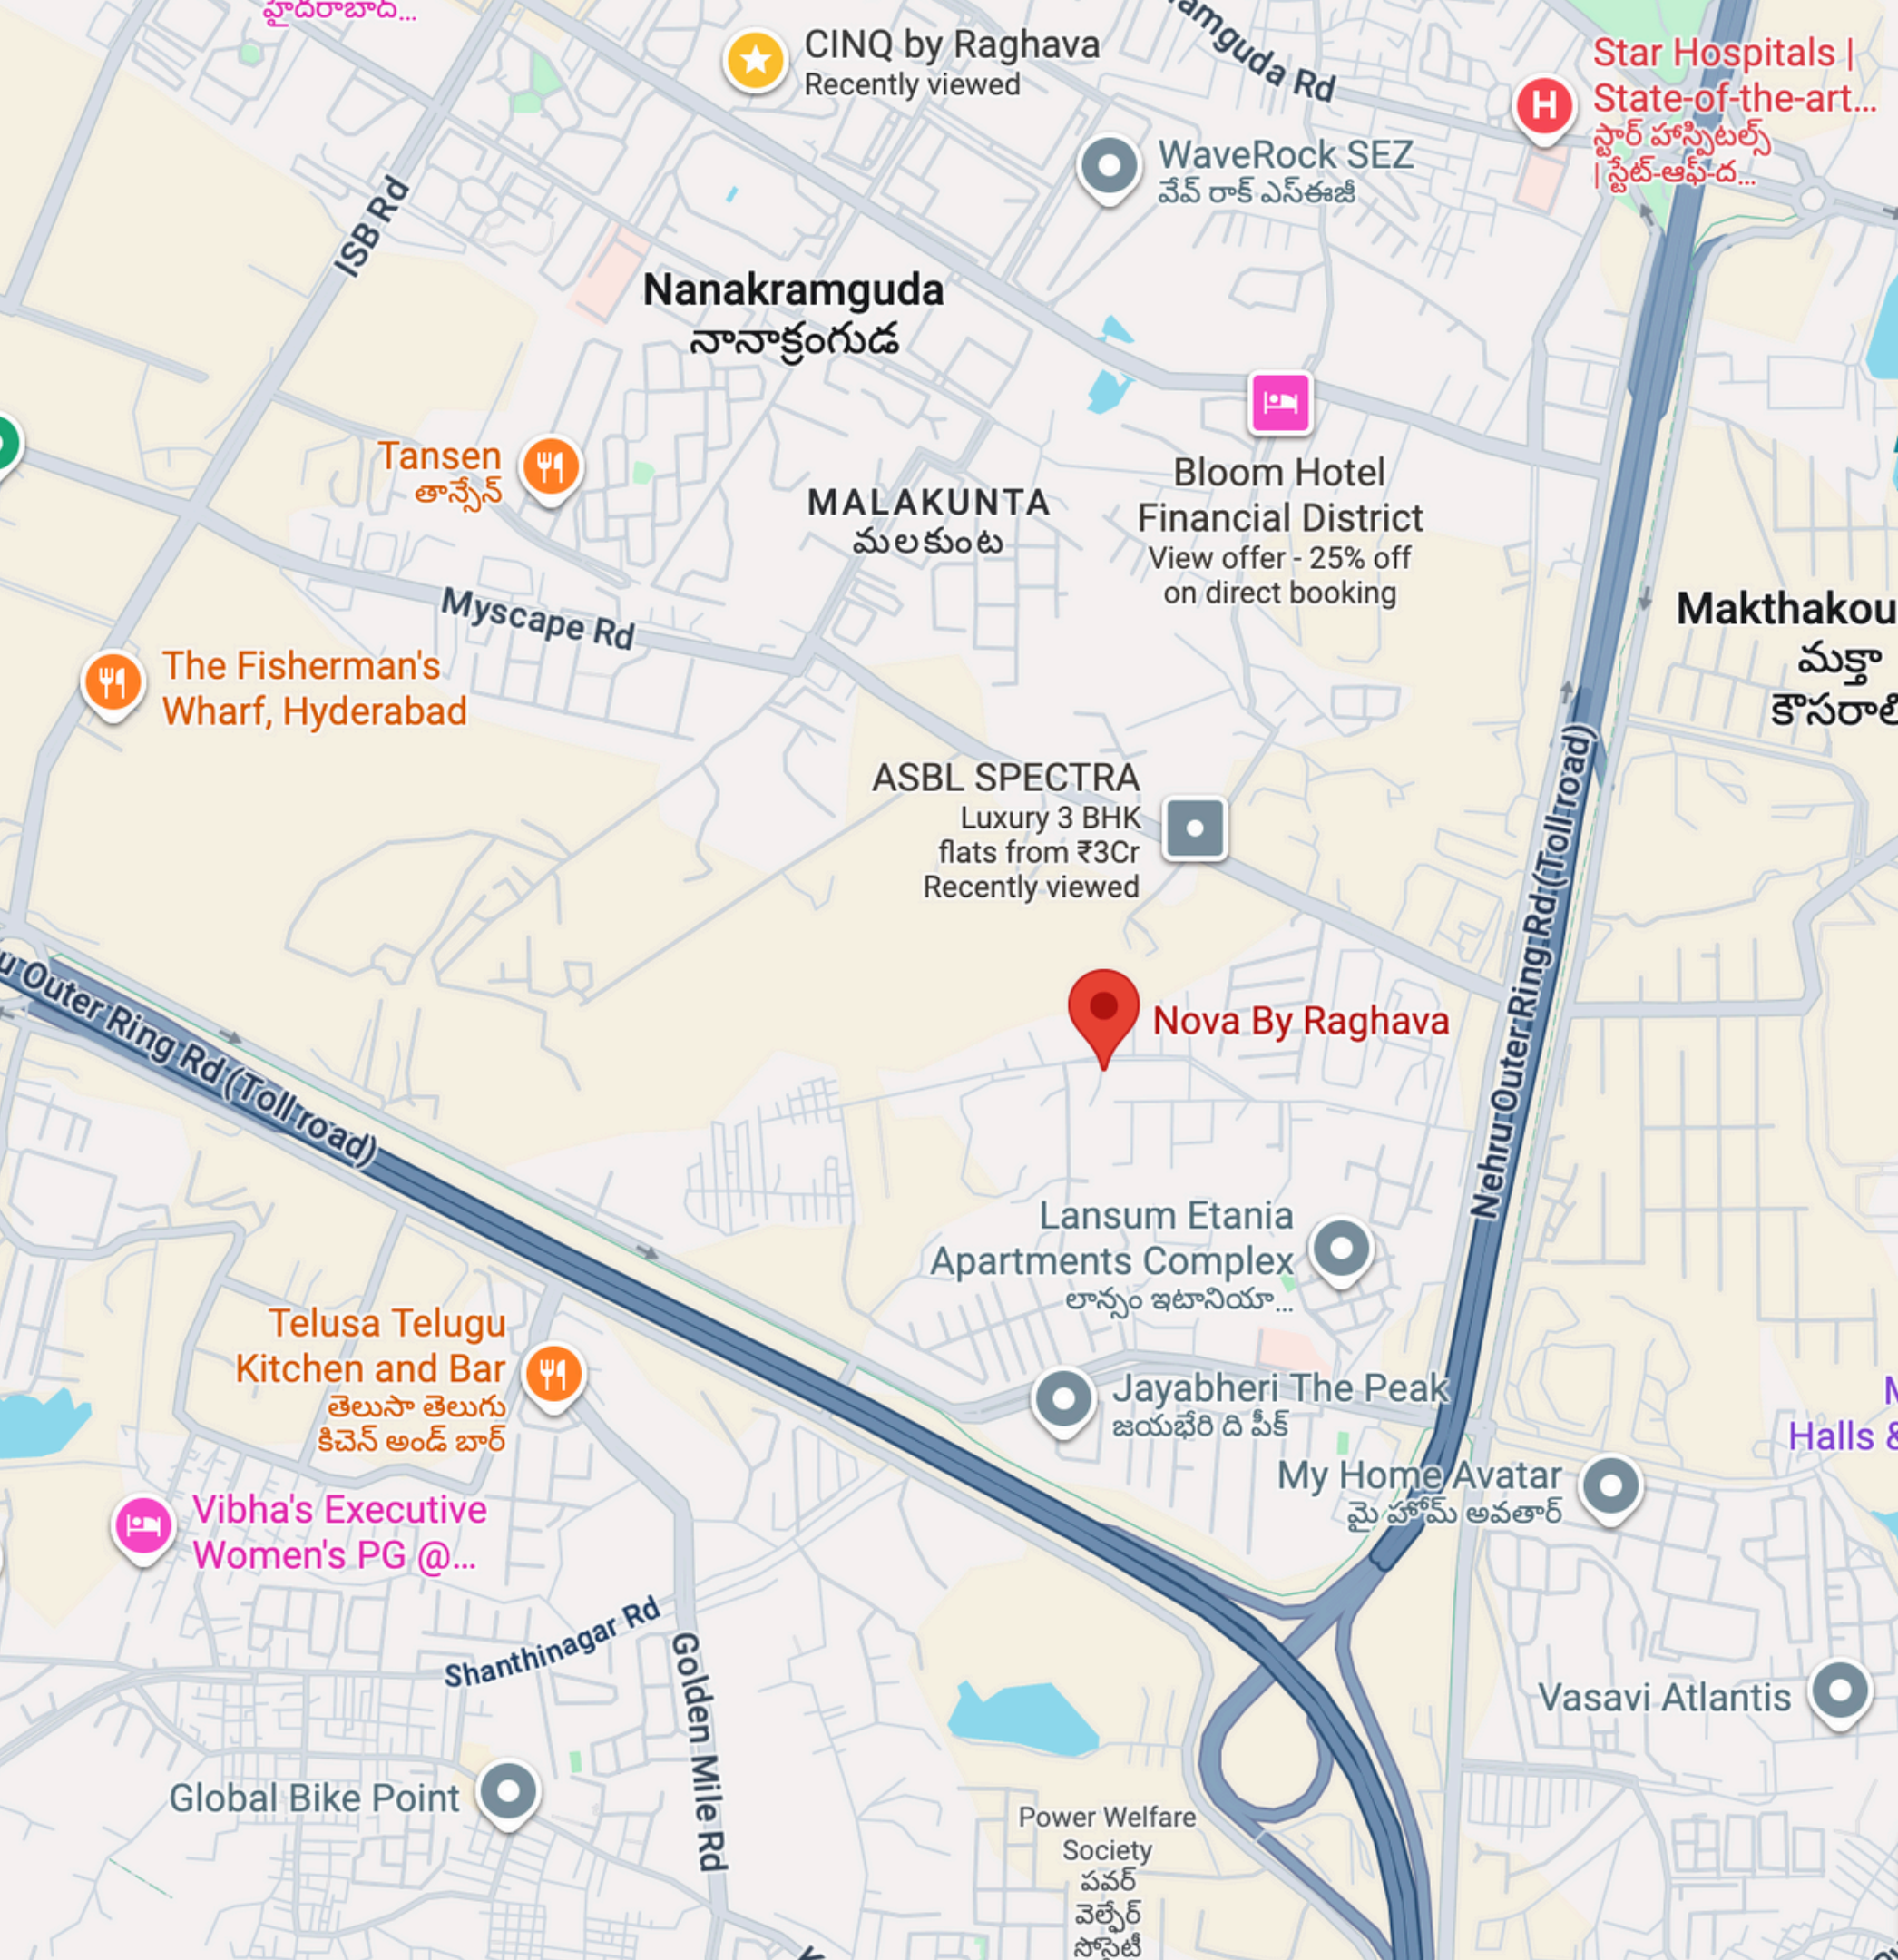

Apartment Sizes in Tower A - 2000* to 2600* Sq. Ft.

Apartment Sizes in Tower B - 2000* to 2600* Sq. Ft.

at

Financial District

Site Plan

Unit A6
2576 Sq. Ft.

Unit A7
2605 Sq. Ft.

Unit A8
2593 Sq. Ft.