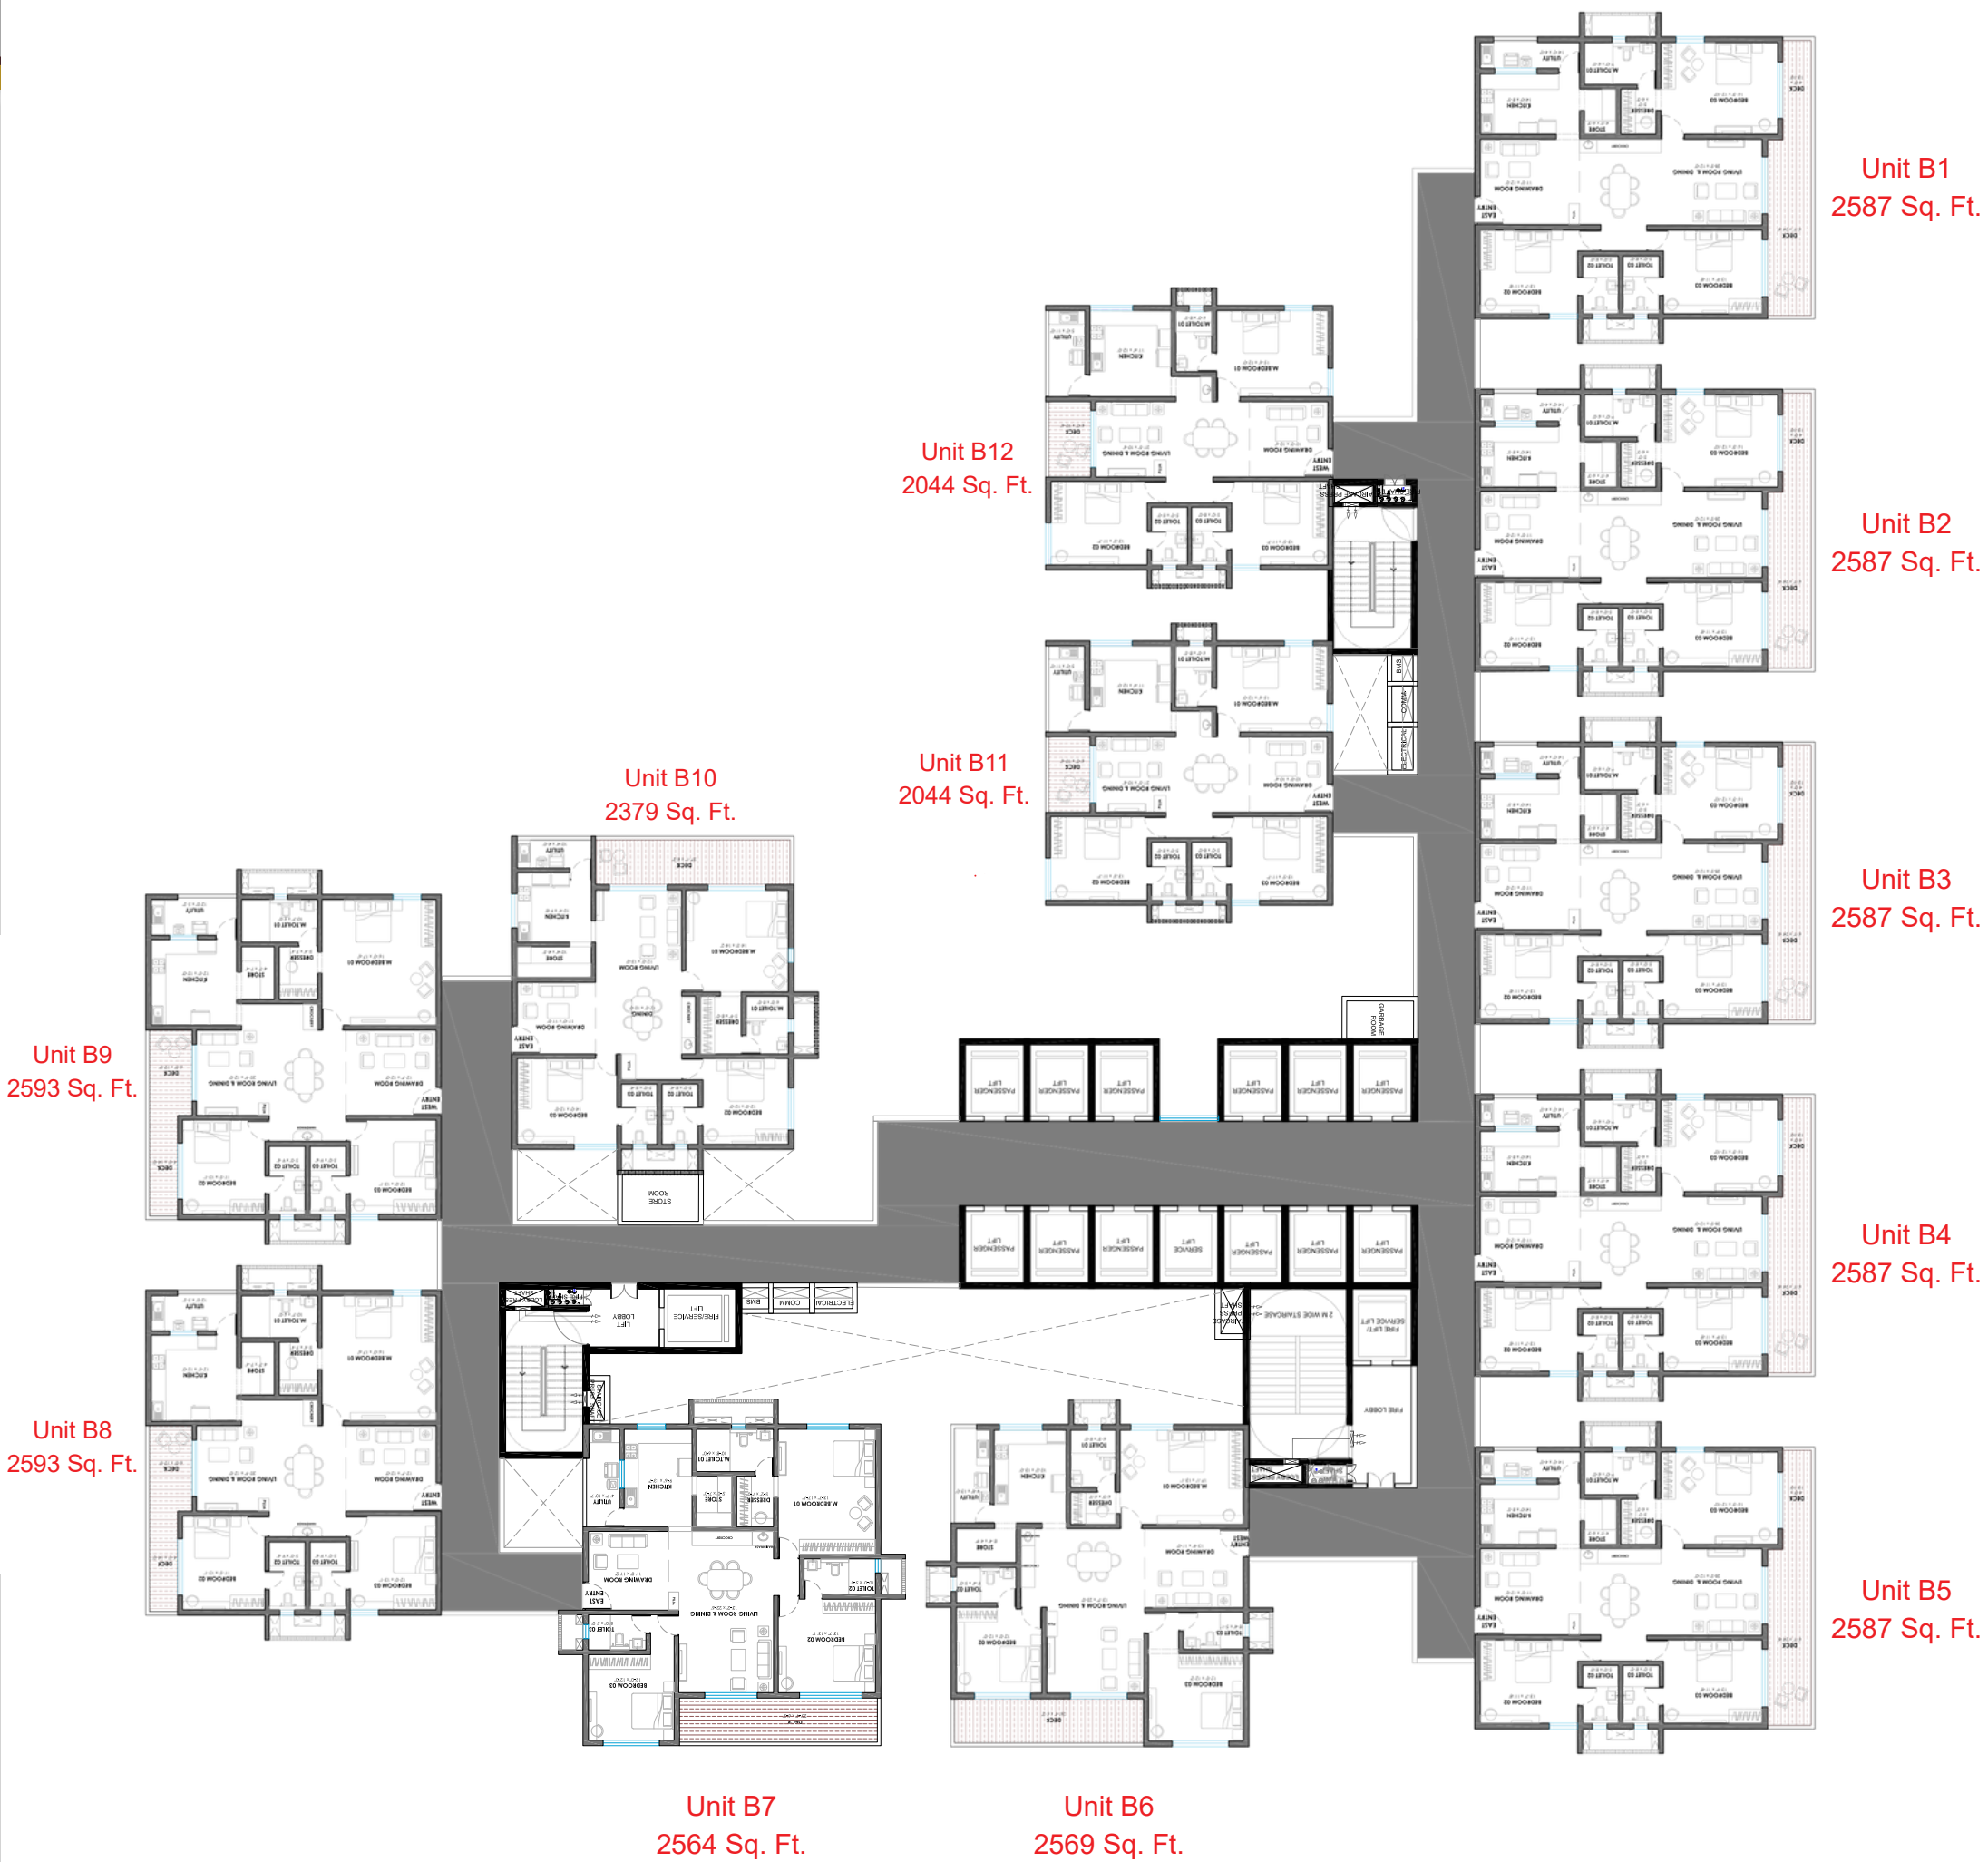

Apartment Sizes in Tower A - 2000* to 2600* Sq. Ft.

Apartment Sizes in Tower B - 2000* to 2600* Sq. Ft.

at

Financial District

Site Plan

Unit A6
2576 Sq. Ft.

Unit A7
2605 Sq. Ft.

Unit A8
2593 Sq. Ft.

Unit A9
2593 Sq. Ft.

Unit A5
2595 Sq. Ft.

Unit A4
2595 Sq. Ft.

Unit A3
2595 Sq. Ft.

Unit A2
2595 Sq. Ft.

Unit A1
2595 Sq. Ft.

Unit A11
2038 Sq. Ft.

Unit A10
2411 Sq. Ft.

Unit A12
2038 Sq. Ft.

Tower A

Tower B

SKY62

Experience 220m above ground.

**With sweeping views of the city,
a new lifestyle designed for you!**

NOW

CONTACT: +91 99661 19797, 99664 41616