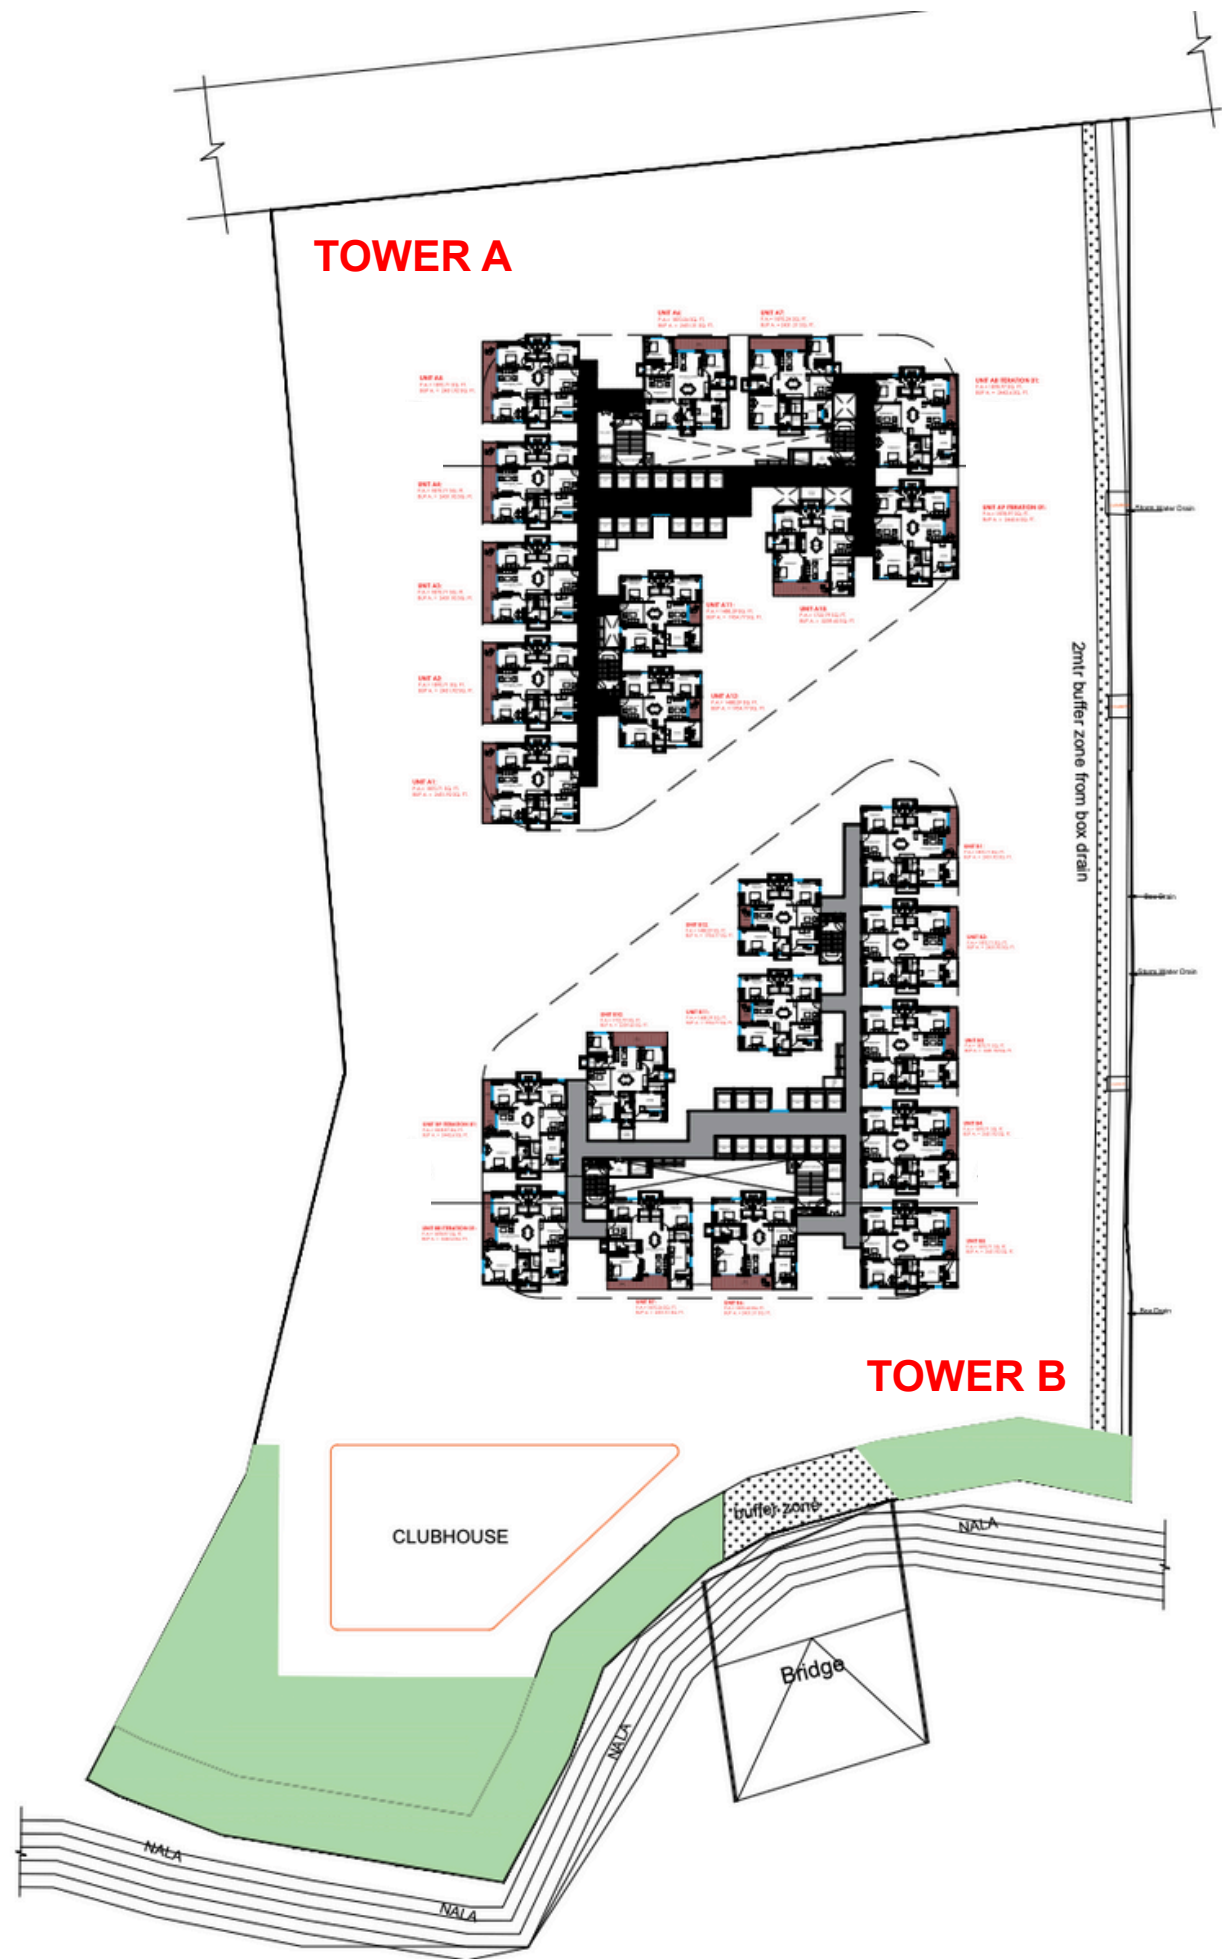

NOVA

BY RAGHAVA

CONTACT: +91 99661 19797, 99664 41616

Details

2 Towers

3 BHK

61 Floors

7.02 Acres

Apartment Sizes in Tower A - 2000* to 2600* Sq. Ft.

Apartment Sizes in Tower B - 2000* to 2600* Sq. Ft.

at

Financial District

Site Plan

Unit A6
2576 Sq. Ft.

Unit A7
2605 Sq. Ft.

Unit A8
2593 Sq. Ft.

Unit A9
2593 Sq. Ft.

Unit A5
2595 Sq. Ft.

Unit A4
2595 Sq. Ft.

Unit A3
2595 Sq. Ft.

Unit A2
2595 Sq. Ft.

Unit A1
2595 Sq. Ft.

Unit A11
2038 Sq. Ft.

Unit A10
2411 Sq. Ft.

Unit A12
2038 Sq. Ft.

Tower A

Tower B

SKY62

Experience 220m above ground.

**With sweeping views of the city,
a new lifestyle designed for you!**

NOW

CONTACT: +91 99661 19797, 99664 41616