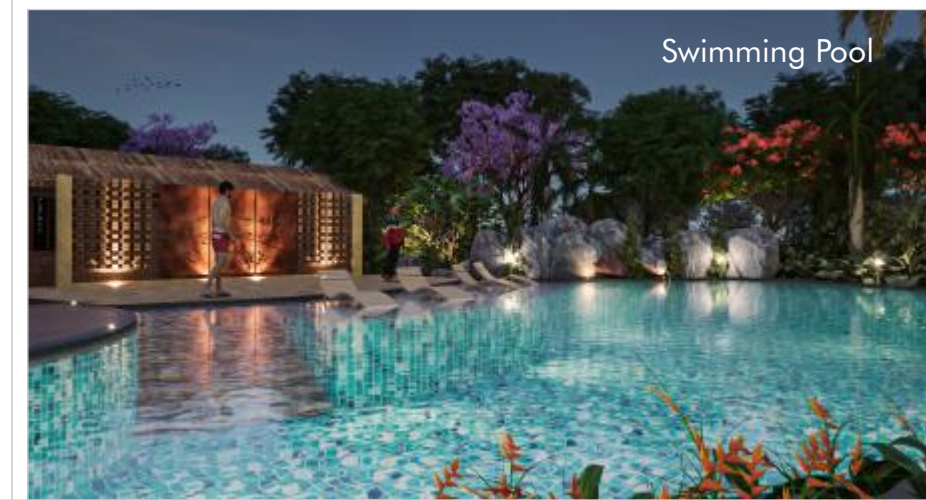

Escape the stresses of daily life and find renewal of mind, body and soul—make home amidst nature away from pollution and near to fresh air. Recharge with yoga, wellness treatments and spaces that leave you feeling refreshed and rejuvenated.

Barbeque Area

Swimming Pool

Landscaped Lawn

## A RETREAT TO HOLISTIC LIFE

- Clubhouse
- Banquet Lawn
- Gazebo
- Stepped Plaza

Sit back and relax in a comfortable environment or find an activity that satisfies your own definition of leisure. Whether you plan to celebrate something special, or just need some 'time out', Fortune Retreat offers a peaceful and welcoming environment with plethora of amenities for you to unwind and de-stress.