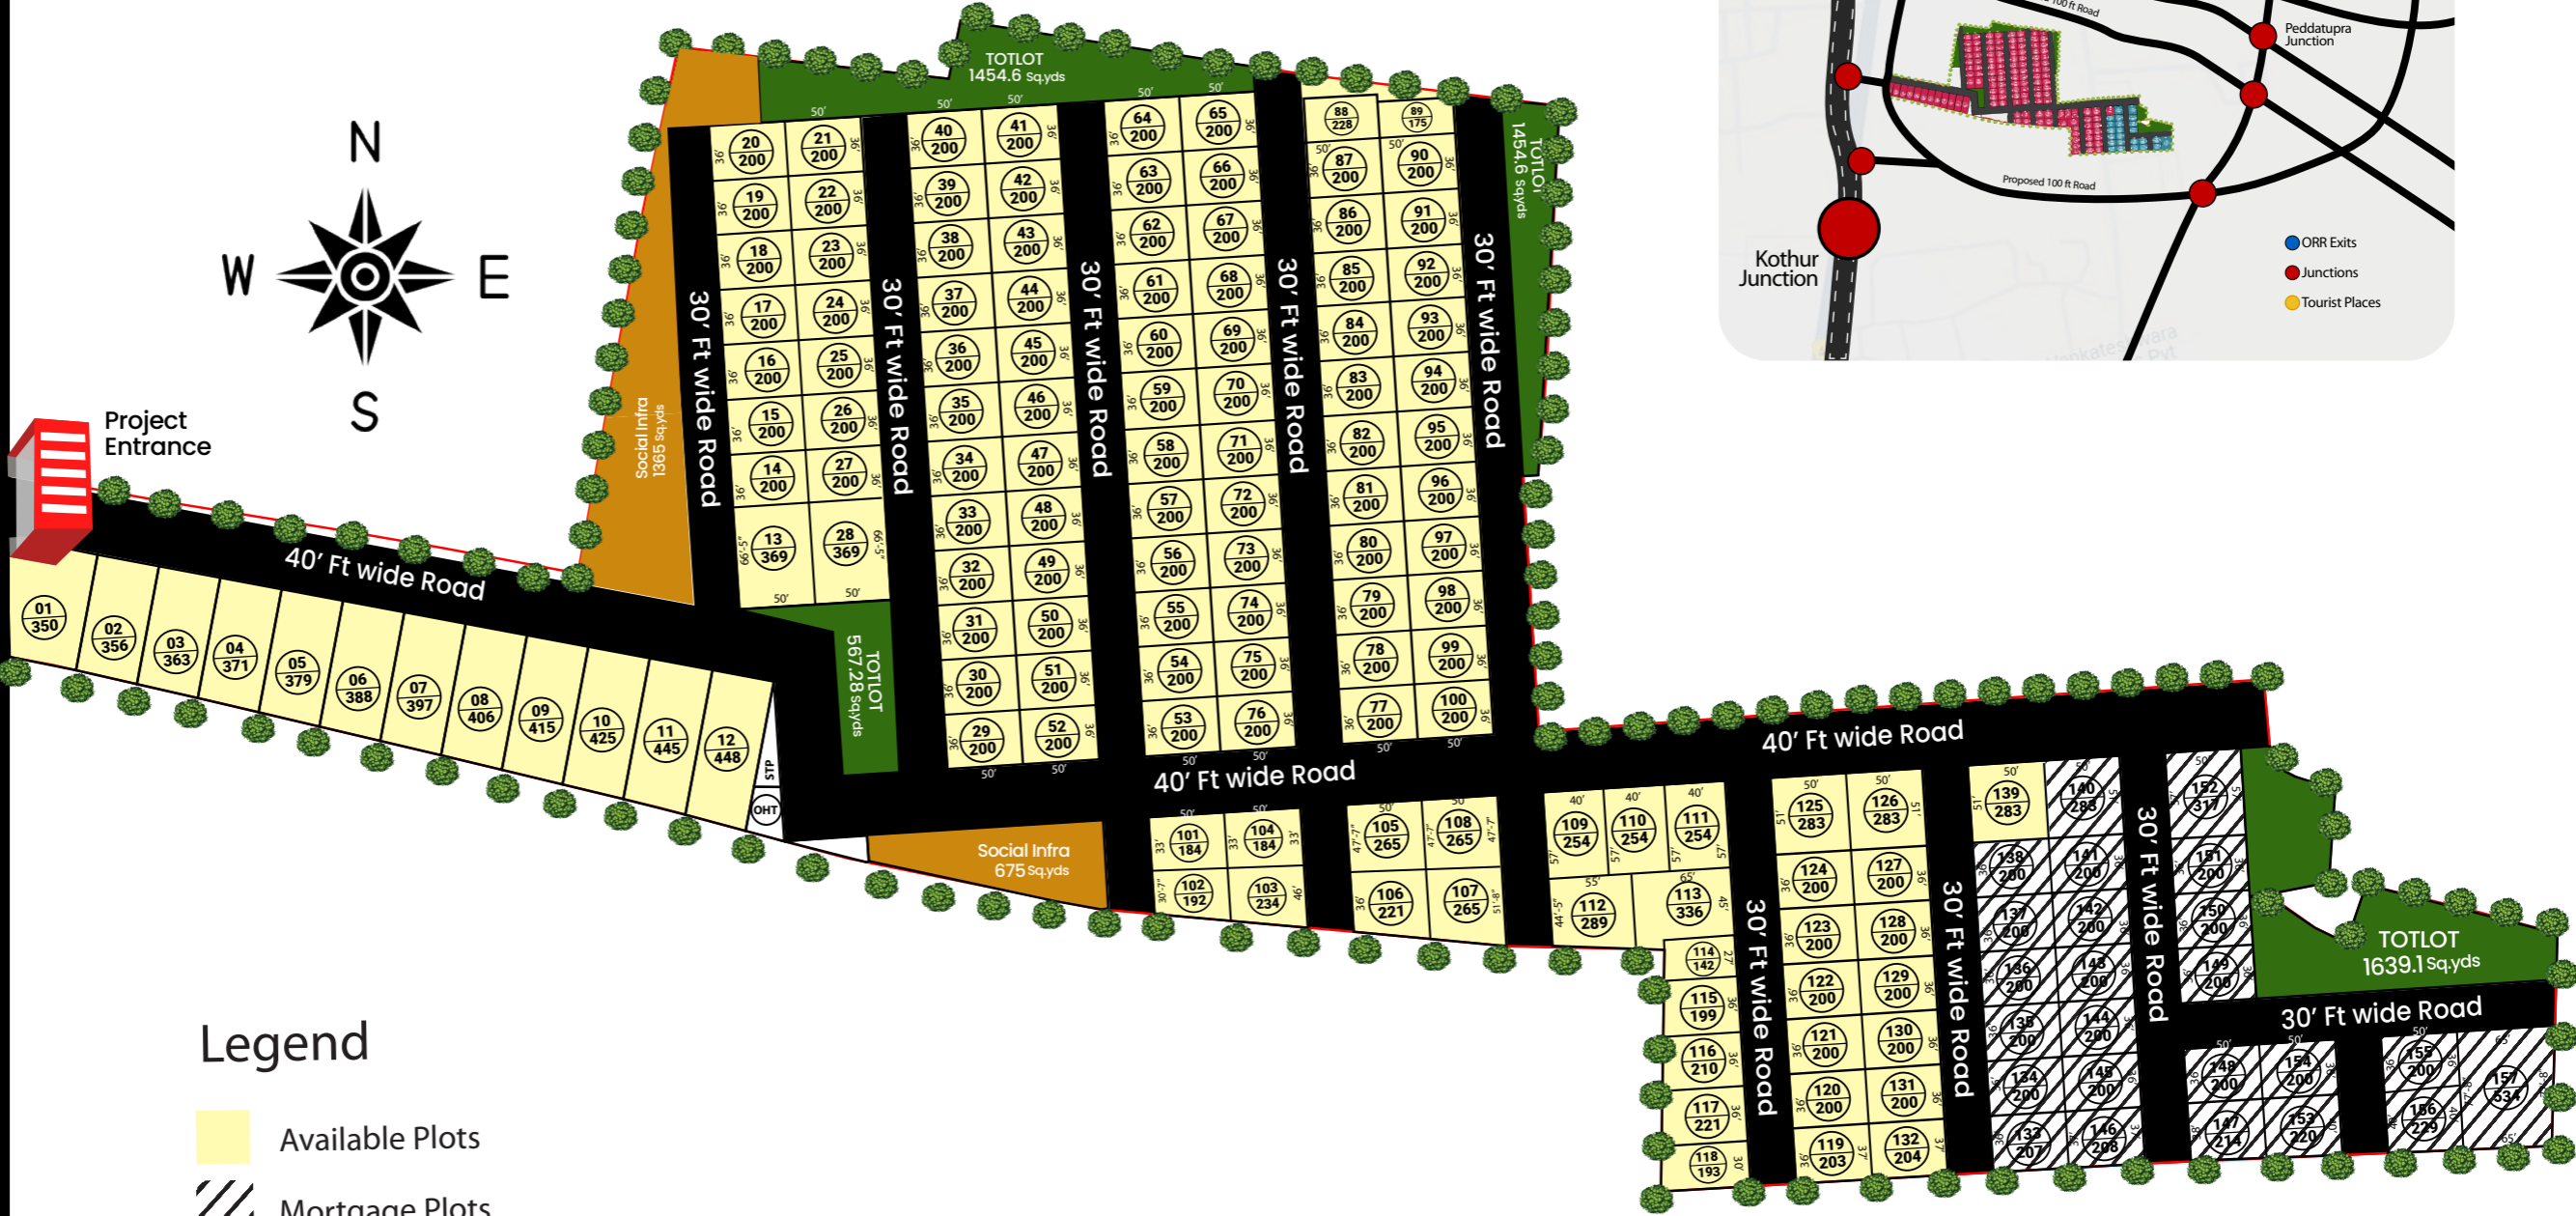

Thimmapur Junction

Vaibhavi Vistaara

P02400007798

L.P. No: 000148/LO/Pig/HMDA/2023

Phase-1 (12 Acres)

Hyderabad - Bengaluru Highway

Existing 100 ft Road

Legend

- Available Plots
- Mortgage Plots
- Parks & TOTLOT
- Roads

Kothur Junction