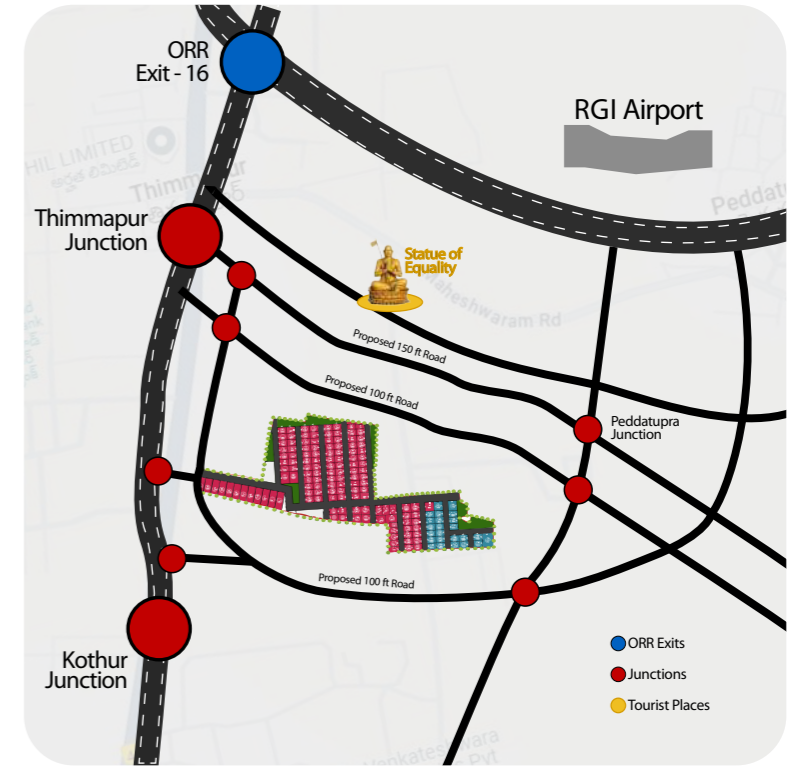

Thimmapur Junction

Vaibhavi Vistaara

P02400007798

L.P. No: 000148/LO/Pig/HMDA/2023

Phase-1 (12 Acres)

Hyderabad - Bengaluru Highway

Existing 100 ft Road

Legend

- Available Plots
- Mortgage Plots
- Parks & TOTLOT
- Roads

Kothur Junction